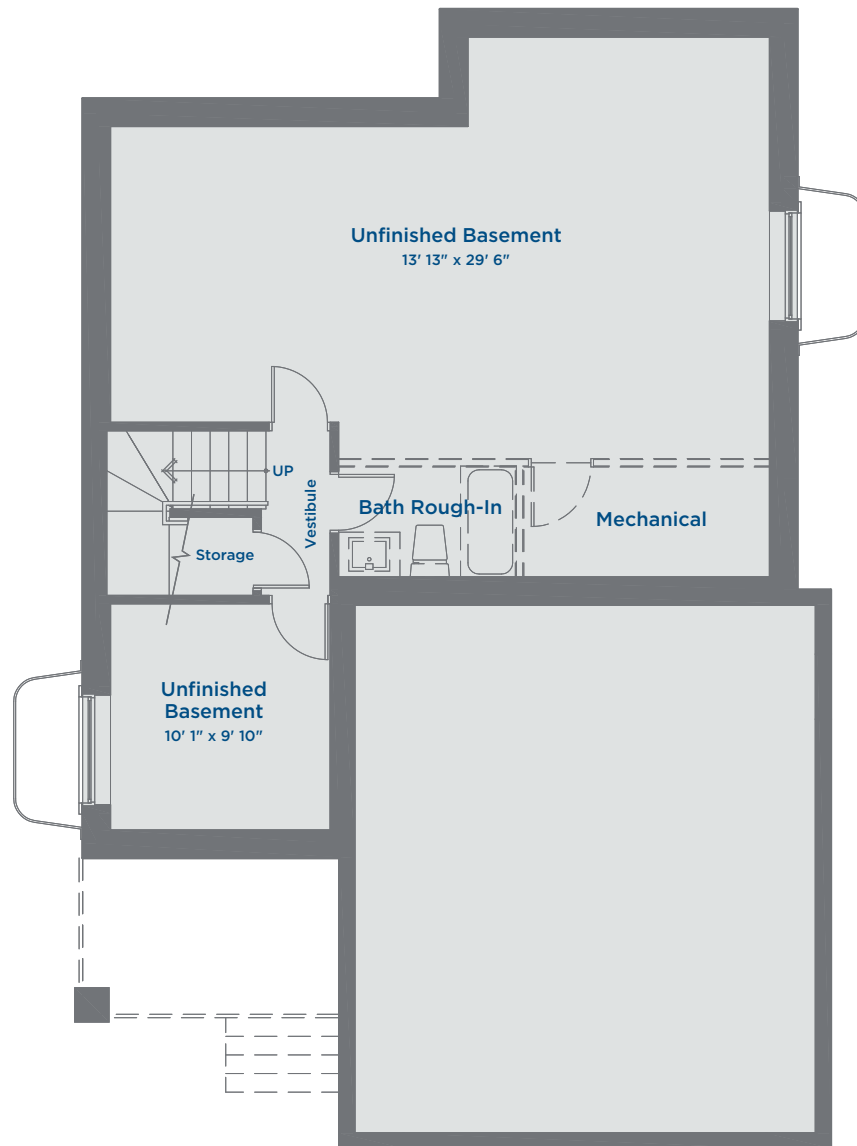

The James SINGLE FAMILY HOME

2015 SQ FT | 3 BEDROOMS | 2.5 BATHROOMS | BONUS ROOM & DEN

THE MEADOWS
AN ARBUTUS COMMUNITY

Upper Floor 1095 Sq Ft

The James SINGLE FAMILY HOME

2015 SQ FT | 3 BEDROOMS | 2.5 BATHROOMS | BONUS ROOM & DEN

THE MEADOWS
AN ARBUTUS COMMUNITY

Main Floor 920 Sq Ft

The James SINGLE FAMILY HOME

2015 SQ FT | 3 BEDROOMS | 2.5 BATHROOMS | BONUS ROOM & DEN

THE MEADOWS
AN ARBUTUS COMMUNITY

Lower Floor 906 Sq Ft

The James SINGLE FAMILY HOME

2015 SQ FT | 3 BEDROOMS | 2.5 BATHROOMS | BONUS ROOM & DEN

THE MEADOWS
AN ARBUTUS COMMUNITY

Upper Floor 1095 Sq Ft

The James SINGLE FAMILY HOME

2015 SQ FT | 3 BEDROOMS | 2.5 BATHROOMS | BONUS ROOM & DEN

THE MEADOWS
AN ARBUTUS COMMUNITY

Main Floor 920 Sq Ft

The James SINGLE FAMILY HOME

2015 SQ FT | 3 BEDROOMS | 2.5 BATHROOMS | BONUS ROOM & DEN

THE MEADOWS
AN ARBUTUS COMMUNITY

Lower Floor 906 Sq Ft