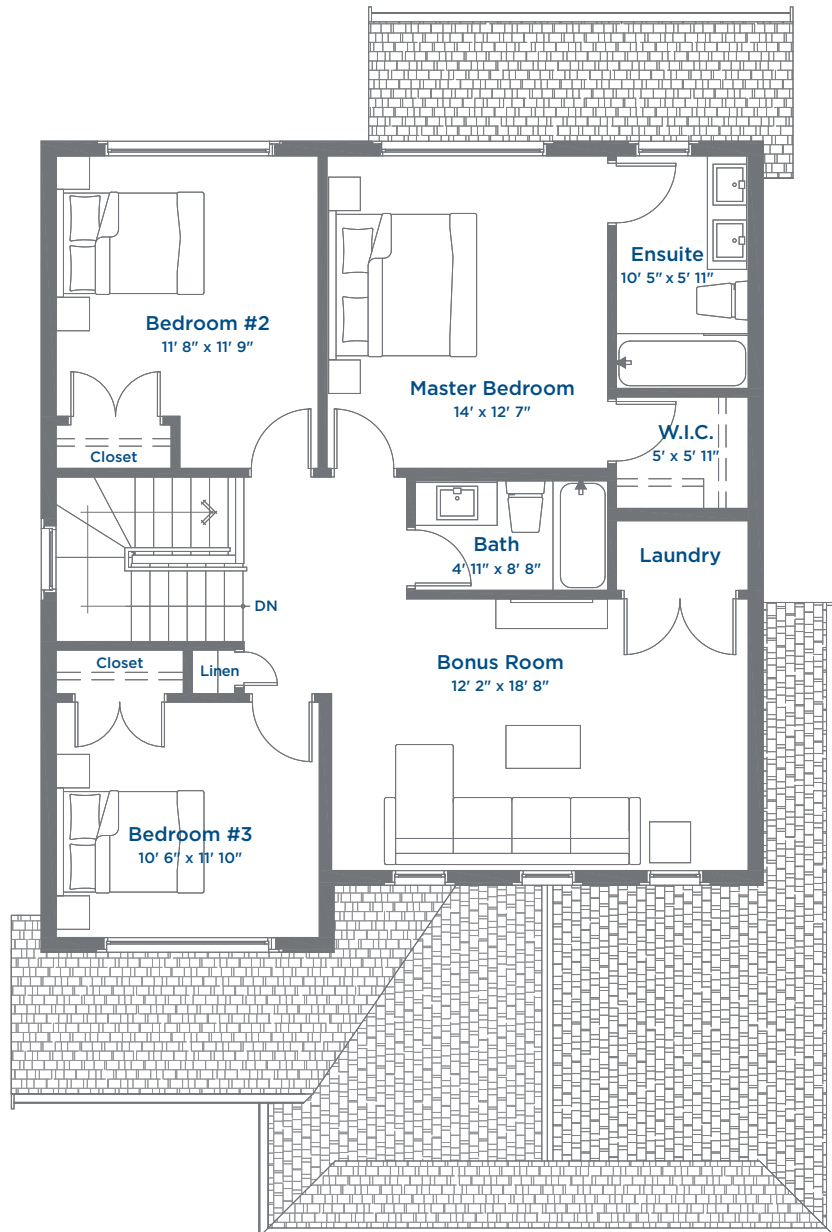

The James SINGLE FAMILY HOME

2015 SQ FT | 3 BEDROOMS | 2.5 BATHROOMS | BONUS ROOM & DEN

THE MEADOWS
AN ARBUTUS COMMUNITY

Upper Floor 1095 Sq Ft

The James SINGLE FAMILY HOME

2015 SQ FT | 3 BEDROOMS | 2.5 BATHROOMS | BONUS ROOM & DEN

THE MEADOWS
AN ARBUTUS COMMUNITY

Main Floor 920 Sq Ft

The James SINGLE FAMILY HOME

2015 SQ FT | 3 BEDROOMS | 2.5 BATHROOMS | BONUS ROOM & DEN

THE MEADOWS
AN ARBUTUS COMMUNITY

Lower Floor 906 Sq Ft

The James SINGLE FAMILY HOME

2015 SQ FT | 3 BEDROOMS | 2.5 BATHROOMS | BONUS ROOM & DEN

THE MEADOWS
AN ARBUTUS COMMUNITY

Upper Floor 1095 Sq Ft

The James SINGLE FAMILY HOME

2015 SQ FT | 3 BEDROOMS | 2.5 BATHROOMS | BONUS ROOM & DEN

THE MEADOWS
AN ARBUTUS COMMUNITY

Main Floor 920 Sq Ft

The James SINGLE FAMILY HOME

2015 SQ FT | 3 BEDROOMS | 2.5 BATHROOMS | BONUS ROOM & DEN

THE MEADOWS
AN ARBUTUS COMMUNITY

Lower Floor 906 Sq Ft