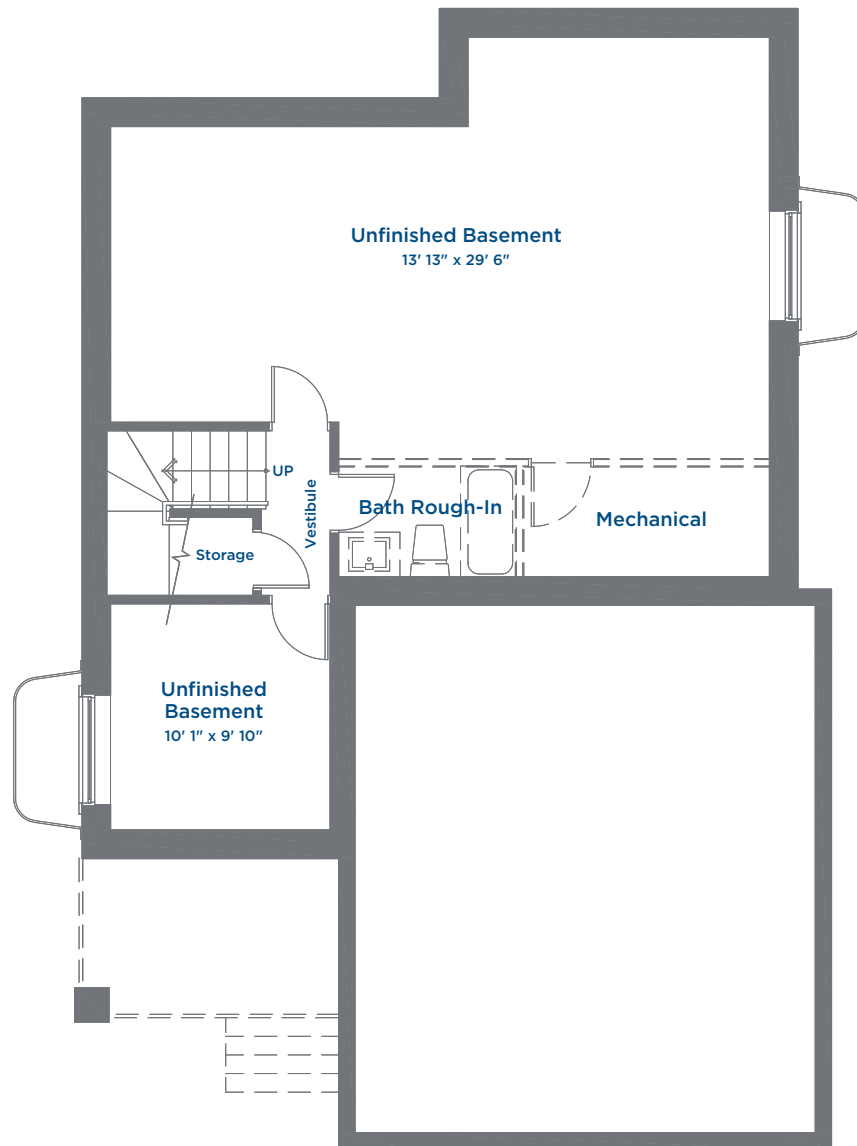

The James SINGLE FAMILY HOME

2015 SQ FT | 3 BEDROOMS | 2.5 BATHROOMS | BONUS ROOM & DEN

THE MEADOWS
AN ARBUTUS COMMUNITY

Upper Floor 1095 Sq Ft

The James SINGLE FAMILY HOME

2015 SQ FT | 3 BEDROOMS | 2.5 BATHROOMS | BONUS ROOM & DEN

THE MEADOWS
AN ARBUTUS COMMUNITY

Main Floor 920 Sq Ft

The James SINGLE FAMILY HOME

2015 SQ FT | 3 BEDROOMS | 2.5 BATHROOMS | BONUS ROOM & DEN

THE MEADOWS
AN ARBUTUS COMMUNITY

Lower Floor 906 Sq Ft

The James SINGLE FAMILY HOME

2015 SQ FT | 3 BEDROOMS | 2.5 BATHROOMS | BONUS ROOM & DEN

THE MEADOWS
AN ARBUTUS COMMUNITY

Upper Floor 1095 Sq Ft

The James SINGLE FAMILY HOME

2015 SQ FT | 3 BEDROOMS | 2.5 BATHROOMS | BONUS ROOM & DEN

THE MEADOWS
AN ARBUTUS COMMUNITY

Main Floor 920 Sq Ft

The James SINGLE FAMILY HOME

2015 SQ FT | 3 BEDROOMS | 2.5 BATHROOMS | BONUS ROOM & DEN

THE MEADOWS
AN ARBUTUS COMMUNITY

Lower Floor 906 Sq Ft