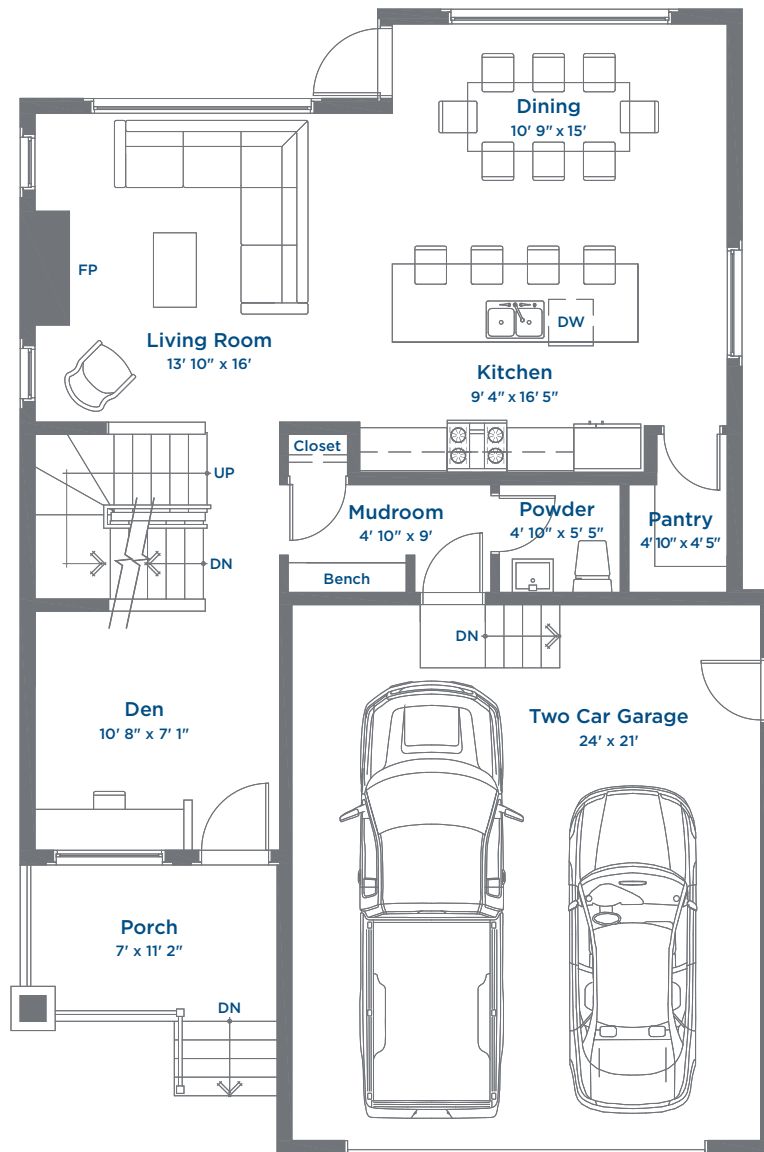

The James SINGLE FAMILY HOME

2015 SQ FT | 3 BEDROOMS | 2.5 BATHROOMS | BONUS ROOM & DEN

THE MEADOWS
AN ARBUTUS COMMUNITY

Upper Floor 1095 Sq Ft

The James SINGLE FAMILY HOME

2015 SQ FT | 3 BEDROOMS | 2.5 BATHROOMS | BONUS ROOM & DEN

THE MEADOWS
AN ARBUTUS COMMUNITY

Main Floor 920 Sq Ft

The James SINGLE FAMILY HOME

2015 SQ FT | 3 BEDROOMS | 2.5 BATHROOMS | BONUS ROOM & DEN

THE MEADOWS
AN ARBUTUS COMMUNITY

Lower Floor 906 Sq Ft

The James SINGLE FAMILY HOME

2015 SQ FT | 3 BEDROOMS | 2.5 BATHROOMS | BONUS ROOM & DEN

THE MEADOWS
AN ARBUTUS COMMUNITY

Upper Floor 1095 Sq Ft

The James SINGLE FAMILY HOME

2015 SQ FT | 3 BEDROOMS | 2.5 BATHROOMS | BONUS ROOM & DEN

THE MEADOWS
AN ARBUTUS COMMUNITY

Main Floor 920 Sq Ft

The James SINGLE FAMILY HOME

2015 SQ FT | 3 BEDROOMS | 2.5 BATHROOMS | BONUS ROOM & DEN

THE MEADOWS
AN ARBUTUS COMMUNITY

Lower Floor 906 Sq Ft