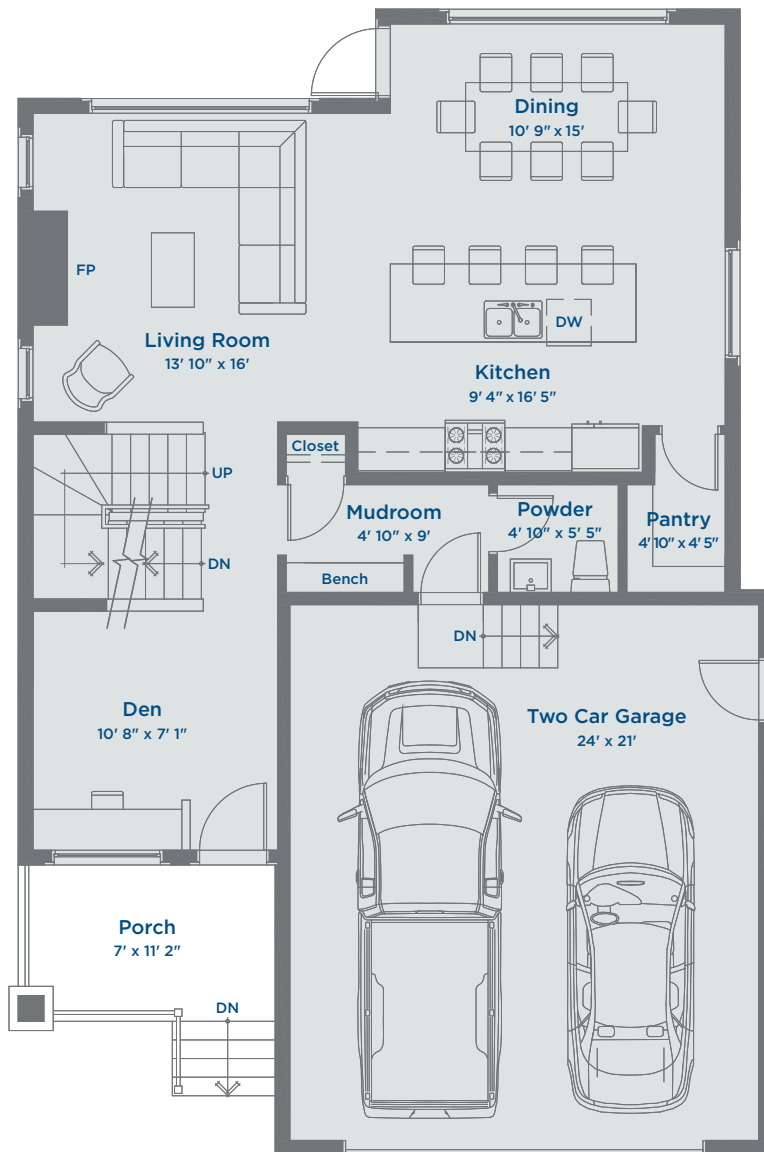

The James SINGLE FAMILY HOME

2015 SQ FT | 3 BEDROOMS | 2.5 BATHROOMS | BONUS ROOM & DEN

THE MEADOWS
AN ARBUTUS COMMUNITY

Upper Floor 1095 Sq Ft

The James SINGLE FAMILY HOME

2015 SQ FT | 3 BEDROOMS | 2.5 BATHROOMS | BONUS ROOM & DEN

THE MEADOWS
AN ARBUTUS COMMUNITY

Main Floor 920 Sq Ft

The James SINGLE FAMILY HOME

2015 SQ FT | 3 BEDROOMS | 2.5 BATHROOMS | BONUS ROOM & DEN

THE MEADOWS
AN ARBUTUS COMMUNITY

Lower Floor 906 Sq Ft

The James SINGLE FAMILY HOME

2015 SQ FT | 3 BEDROOMS | 2.5 BATHROOMS | BONUS ROOM & DEN

THE MEADOWS
AN ARBUTUS COMMUNITY

Upper Floor 1095 Sq Ft

The James SINGLE FAMILY HOME

2015 SQ FT | 3 BEDROOMS | 2.5 BATHROOMS | BONUS ROOM & DEN

THE MEADOWS
AN ARBUTUS COMMUNITY

Main Floor 920 Sq Ft

The James SINGLE FAMILY HOME

2015 SQ FT | 3 BEDROOMS | 2.5 BATHROOMS | BONUS ROOM & DEN

THE MEADOWS
AN ARBUTUS COMMUNITY

Lower Floor 906 Sq Ft