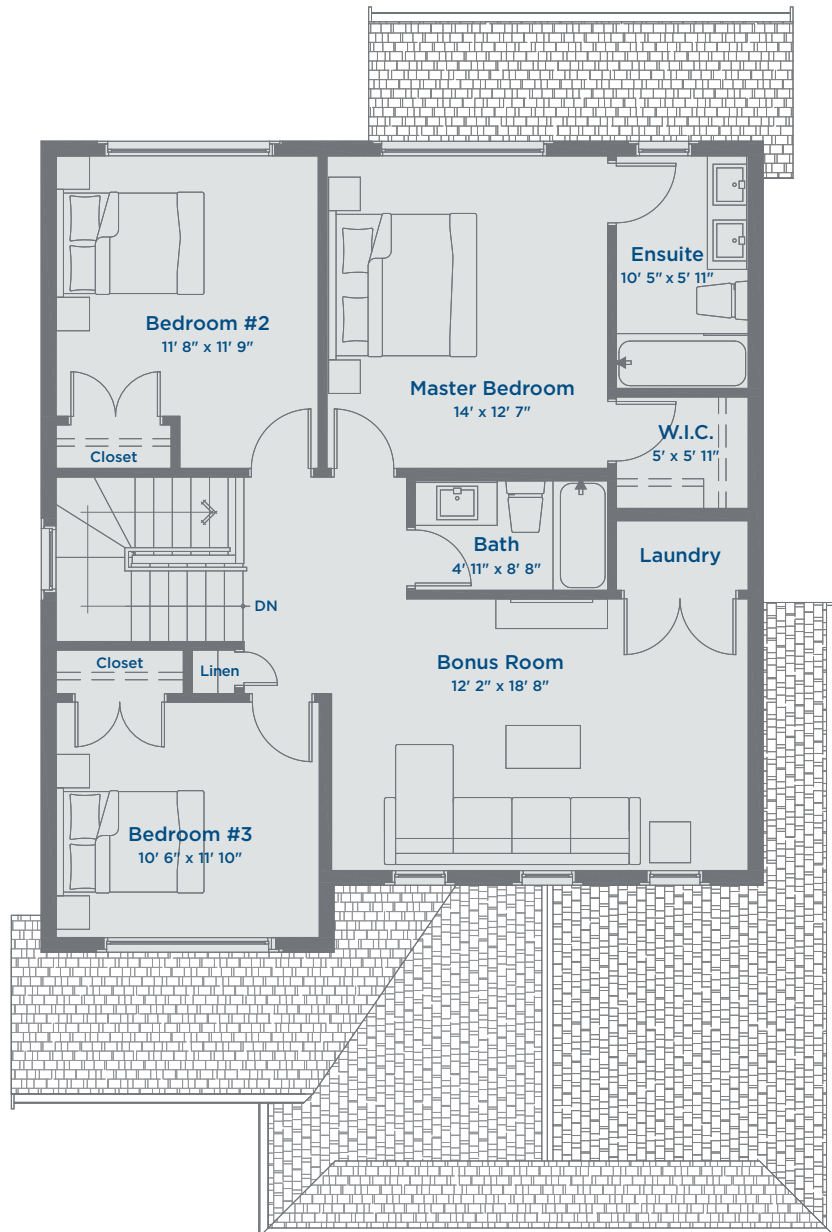

The James SINGLE FAMILY HOME

2015 SQ FT | 3 BEDROOMS | 2.5 BATHROOMS | BONUS ROOM & DEN

THE MEADOWS
AN ARBUTUS COMMUNITY

Upper Floor 1095 Sq Ft

The James SINGLE FAMILY HOME

2015 SQ FT | 3 BEDROOMS | 2.5 BATHROOMS | BONUS ROOM & DEN

THE MEADOWS
AN ARBUTUS COMMUNITY

Main Floor 920 Sq Ft

The James SINGLE FAMILY HOME

2015 SQ FT | 3 BEDROOMS | 2.5 BATHROOMS | BONUS ROOM & DEN

THE MEADOWS
AN ARBUTUS COMMUNITY

Lower Floor 906 Sq Ft

The James SINGLE FAMILY HOME

2015 SQ FT | 3 BEDROOMS | 2.5 BATHROOMS | BONUS ROOM & DEN

THE MEADOWS
AN ARBUTUS COMMUNITY

Upper Floor 1095 Sq Ft

The James SINGLE FAMILY HOME

2015 SQ FT | 3 BEDROOMS | 2.5 BATHROOMS | BONUS ROOM & DEN

THE MEADOWS
AN ARBUTUS COMMUNITY

Main Floor 920 Sq Ft

The James SINGLE FAMILY HOME

2015 SQ FT | 3 BEDROOMS | 2.5 BATHROOMS | BONUS ROOM & DEN

THE MEADOWS
AN ARBUTUS COMMUNITY

Lower Floor 906 Sq Ft