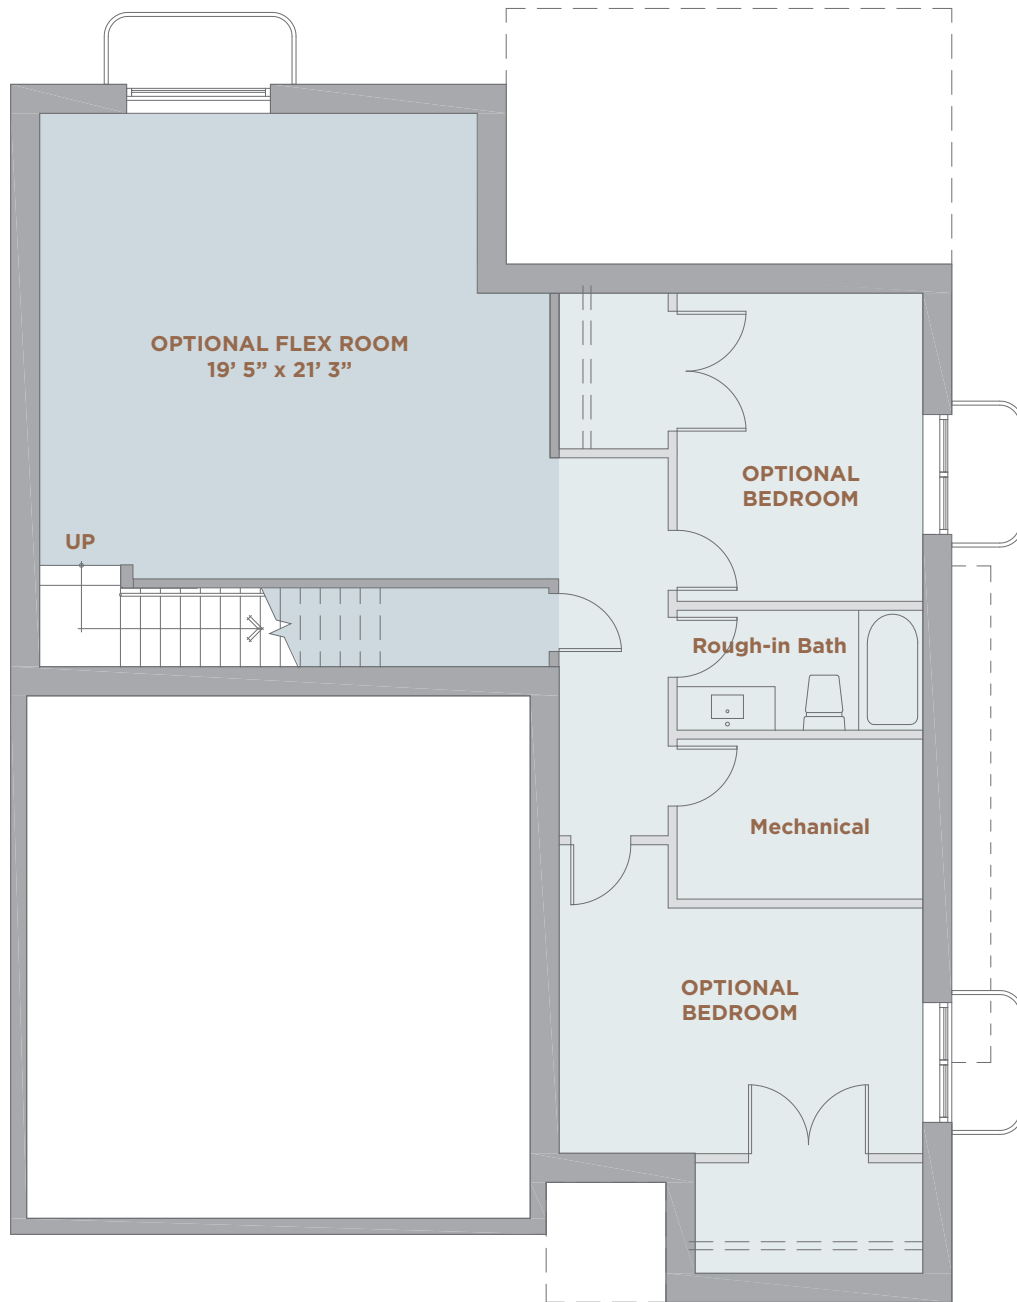

**MAIN FLOOR 1,302 SQ. FT.**

- INCLUDED
- OPTION 1 / Flex Room
- OPTION 2 / Flex Room, Bedrooms & Bathroom

**LOWER FLOOR 1,277 SQ. FT.**