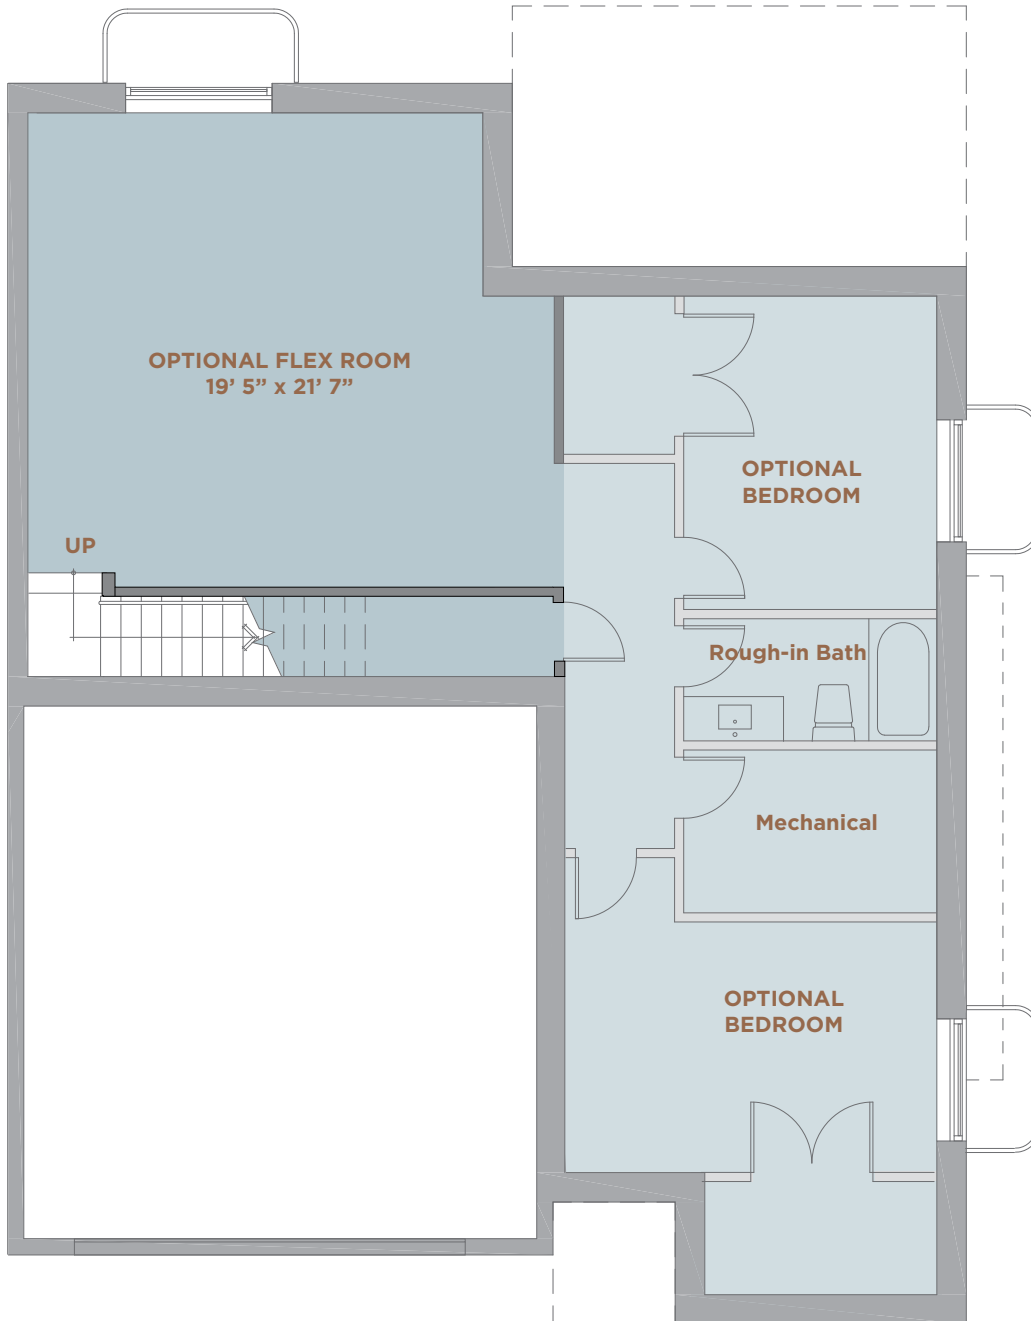

**MAIN FLOOR 1,302 SQ. FT.**

# DUPLEX 01

1 Bedroom / Den / 1.5 Bath / Total Basement: 1,269 sq. ft.

- INCLUDED
- OPTION 1 / Flex Room
- OPTION 2 / Flex Room, Bedrooms & Bathroom

**LOWER FLOOR 1,269 SQ. FT.**