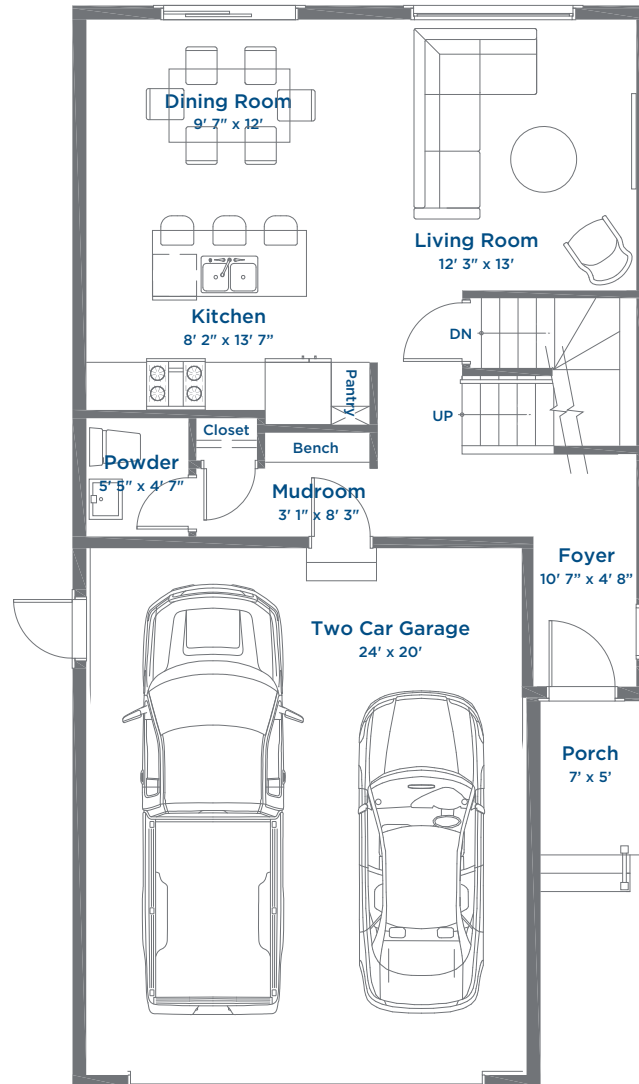

The Riley SINGLE FAMILY HOME

1550 SQ FT | 3 BEDROOMS | 2.5 BATHROOMS | BONUS ROOM

THE MEADOWS
AN ARBUTUS COMMUNITY

Lower Floor 675 Sq Ft

The Riley SINGLE FAMILY HOME

1550 SQ FT | 3 BEDROOMS | 2.5 BATHROOMS | BONUS ROOM

THE MEADOWS
AN ARBUTUS COMMUNITY

Main Floor 675 Sq Ft

The Riley SINGLE FAMILY HOME

1550 SQ FT | 3 BEDROOMS | 2.5 BATHROOMS | BONUS ROOM

THE MEADOWS
AN ARBUTUS COMMUNITY

Upper Floor 875 Sq Ft