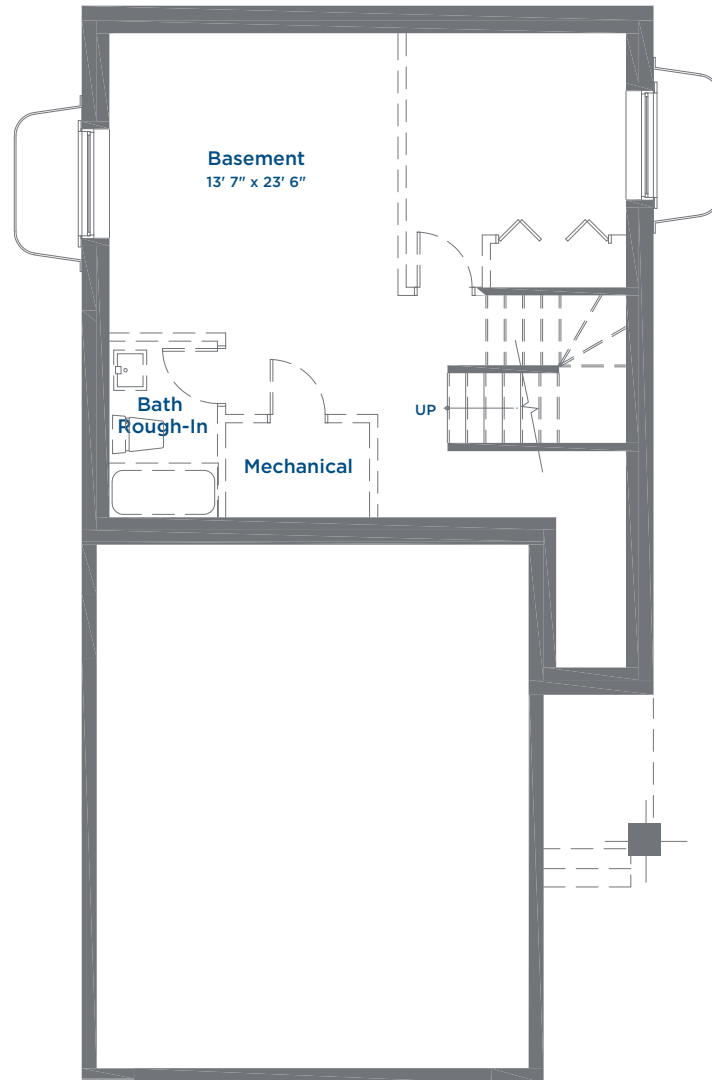

The Riley SINGLE FAMILY HOME

1550 SQ FT | 3 BEDROOMS | 2.5 BATHROOMS | BONUS ROOM

THE MEADOWS
AN ARBUTUS COMMUNITY

Lower Floor 675 Sq Ft

The Riley SINGLE FAMILY HOME

1550 SQ FT | 3 BEDROOMS | 2.5 BATHROOMS | BONUS ROOM

THE MEADOWS
AN ARBUTUS COMMUNITY

Main Floor 675 Sq Ft

The Riley SINGLE FAMILY HOME

1550 SQ FT | 3 BEDROOMS | 2.5 BATHROOMS | BONUS ROOM

THE MEADOWS
AN ARBUTUS COMMUNITY

Upper Floor 875 Sq Ft