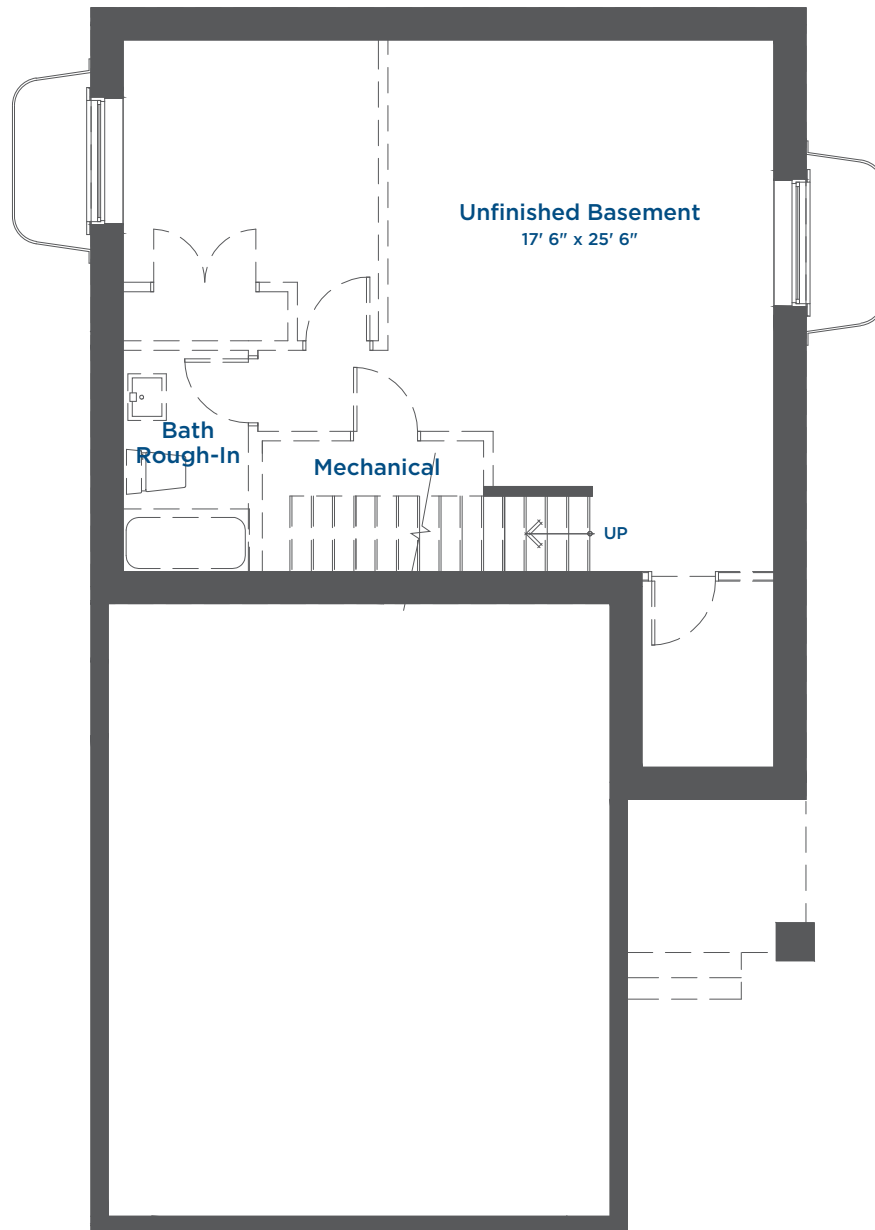

# The Austin SINGLE FAMILY HOME

1655 SQ FT | 3 BEDROOMS | 2.5 BATHROOMS | BONUS ROOM

THE MEADOWS  
AN ARBUTUS COMMUNITY

Upper Floor 944 Sq Ft

# The Austin SINGLE FAMILY HOME

1655 SQ FT | 3 BEDROOMS | 2.5 BATHROOMS | BONUS ROOM

THE MEADOWS  
AN ARBUTUS COMMUNITY

Main Floor 710 Sq Ft

# The Austin SINGLE FAMILY HOME

1655 SQ FT | 3 BEDROOMS | 2.5 BATHROOMS | BONUS ROOM

THE MEADOWS  
AN ARBUTUS COMMUNITY

Lower Floor 710 Sq Ft