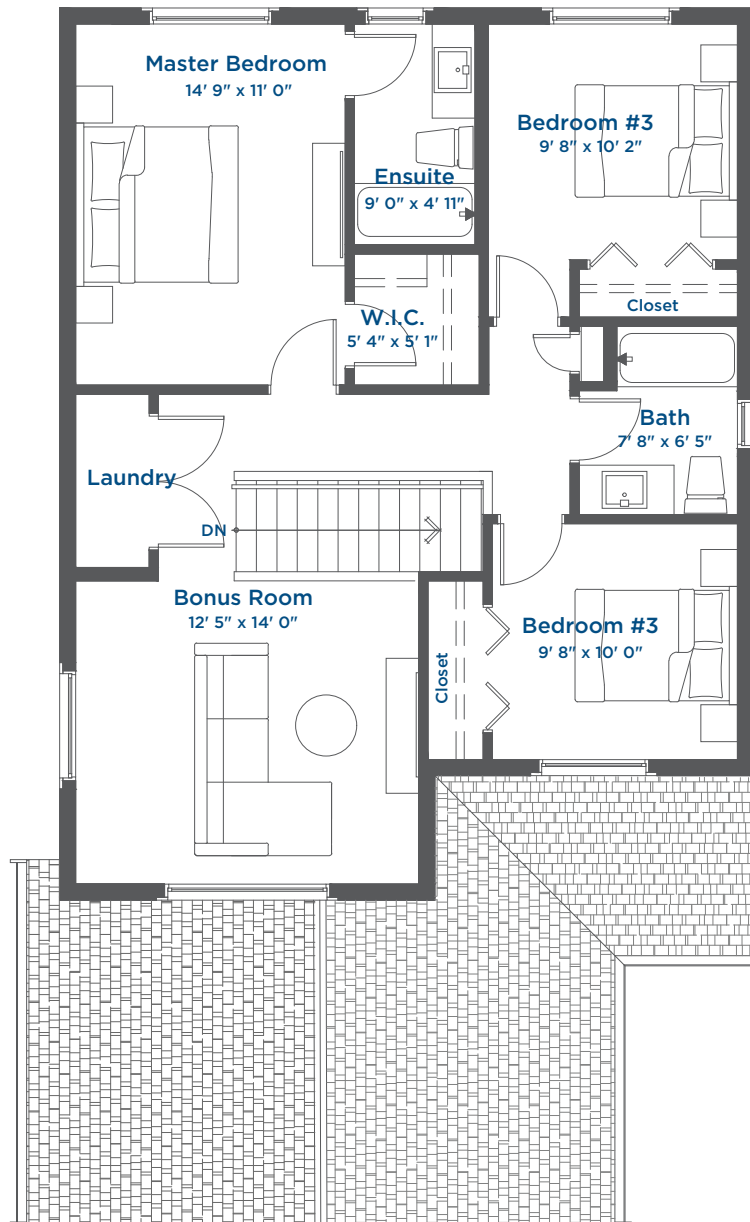

# The Austin SINGLE FAMILY HOME

1655 SQ FT | 3 BEDROOMS | 2.5 BATHROOMS | BONUS ROOM

THE MEADOWS  
AN ARBUTUS COMMUNITY

Upper Floor 944 Sq Ft

# The Austin SINGLE FAMILY HOME

1655 SQ FT | 3 BEDROOMS | 2.5 BATHROOMS | BONUS ROOM

THE MEADOWS  
AN ARBUTUS COMMUNITY

Main Floor 710 Sq Ft

# The Austin SINGLE FAMILY HOME

1655 SQ FT | 3 BEDROOMS | 2.5 BATHROOMS | BONUS ROOM

THE MEADOWS  
AN ARBUTUS COMMUNITY

Lower Floor 710 Sq Ft