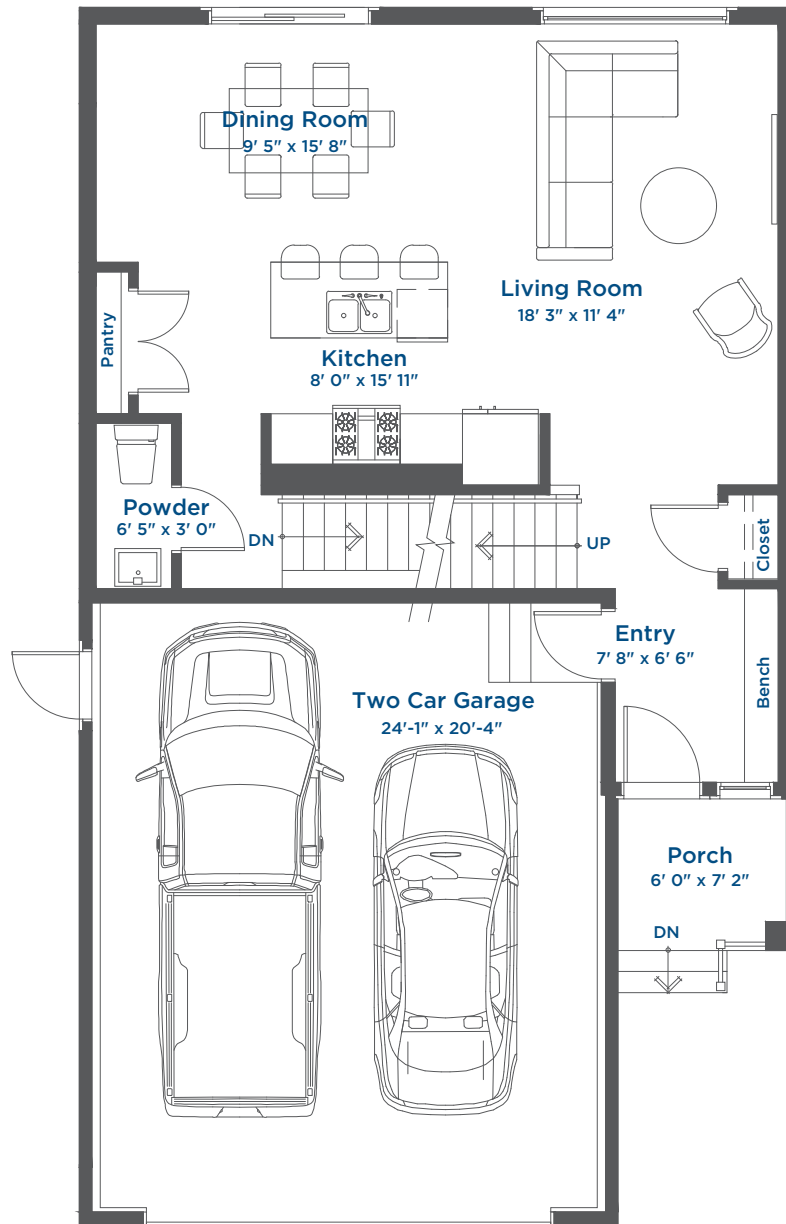

# The Austin SINGLE FAMILY HOME

1655 SQ FT | 3 BEDROOMS | 2.5 BATHROOMS | BONUS ROOM

THE MEADOWS  
AN ARBUTUS COMMUNITY

Upper Floor 944 Sq Ft

# The Austin SINGLE FAMILY HOME

1655 SQ FT | 3 BEDROOMS | 2.5 BATHROOMS | BONUS ROOM

THE MEADOWS  
AN ARBUTUS COMMUNITY

Main Floor 710 Sq Ft

# The Austin SINGLE FAMILY HOME

1655 SQ FT | 3 BEDROOMS | 2.5 BATHROOMS | BONUS ROOM

THE MEADOWS  
AN ARBUTUS COMMUNITY

Lower Floor 710 Sq Ft