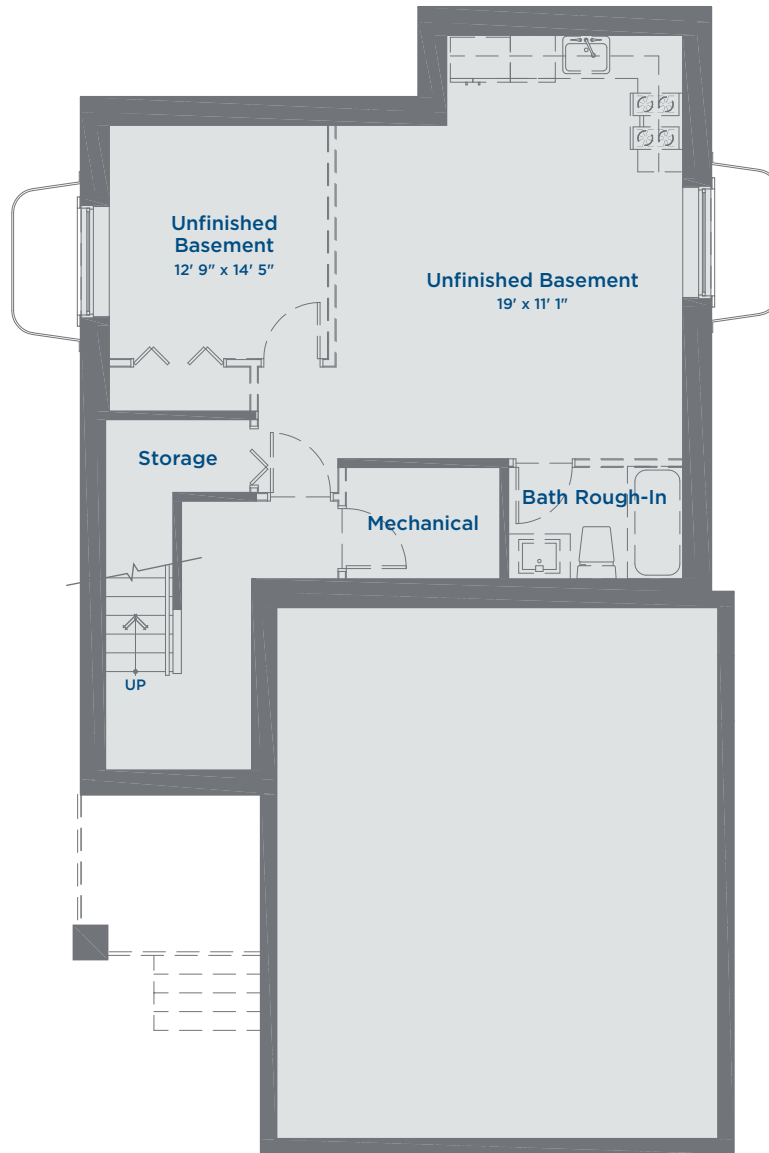

THE MEADOWS
AN ARBUTUS COMMUNITY

Main Floor 740 Sq Ft

The Clarke SINGLE FAMILY HOME

1659 SQ FT | 3 BEDROOMS | 2.5 BATHROOMS | BONUS ROOM

THE MEADOWS
AN ARBUTUS COMMUNITY

Lower Floor 740 Sq Ft

The Clarke SINGLE FAMILY HOME

1659 SQ FT | 3 BEDROOMS | 2.5 BATHROOMS | BONUS ROOM

THE MEADOWS
AN ARBUTUS COMMUNITY

Upper Floor 919 Sq Ft

The Clarke SINGLE FAMILY HOME

1659 SQ FT | 3 BEDROOMS | 2.5 BATHROOMS | BONUS ROOM

THE MEADOWS
AN ARBUTUS COMMUNITY

Main Floor 740 Sq Ft

The Clarke SINGLE FAMILY HOME

1659 SQ FT | 3 BEDROOMS | 2.5 BATHROOMS | BONUS ROOM

THE MEADOWS
AN ARBUTUS COMMUNITY

Lower Floor 740 Sq Ft