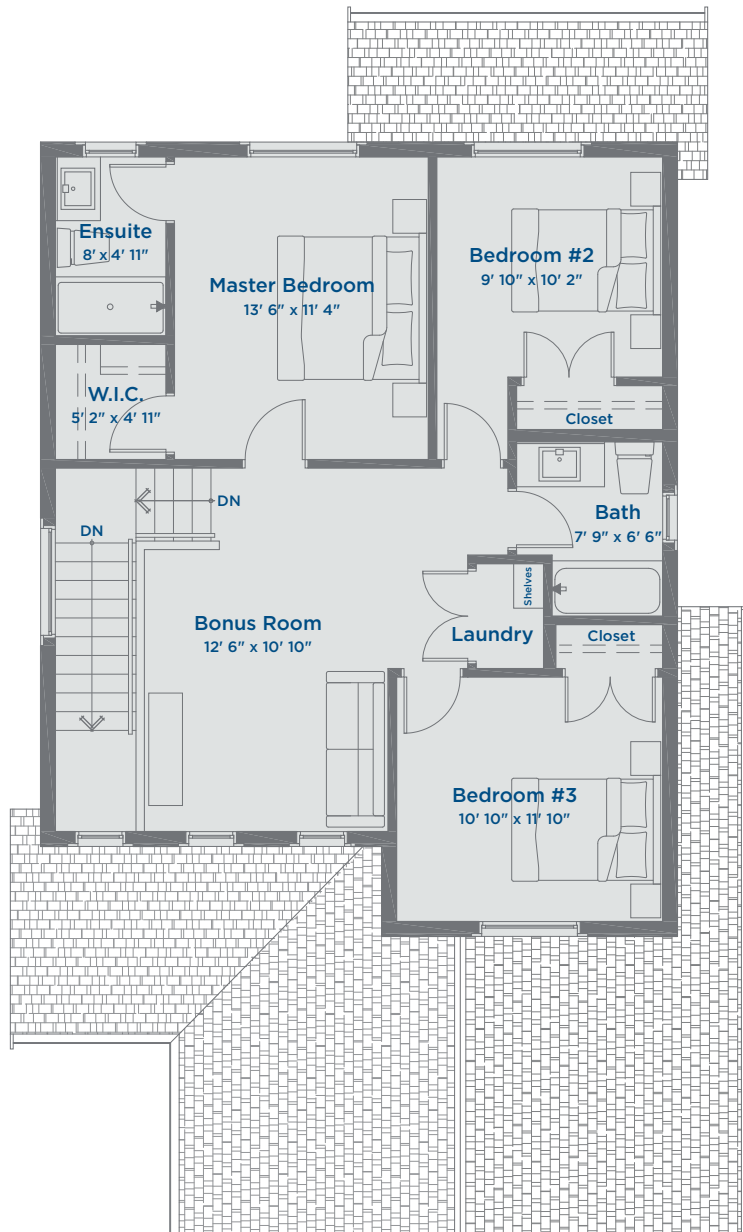

The Clarke SINGLE FAMILY HOME

1659 SQ FT | 3 BEDROOMS | 2.5 BATHROOMS | BONUS ROOM

THE MEADOWS
AN ARBUTUS COMMUNITY

Upper Floor 919 Sq Ft

The Clarke SINGLE FAMILY HOME

1659 SQ FT | 3 BEDROOMS | 2.5 BATHROOMS | BONUS ROOM

THE MEADOWS
AN ARBUTUS COMMUNITY

Main Floor 740 Sq Ft

The Clarke SINGLE FAMILY HOME

1659 SQ FT | 3 BEDROOMS | 2.5 BATHROOMS | BONUS ROOM

THE MEADOWS
AN ARBUTUS COMMUNITY

Lower Floor 740 Sq Ft

The Clarke SINGLE FAMILY HOME

1659 SQ FT | 3 BEDROOMS | 2.5 BATHROOMS | BONUS ROOM

THE MEADOWS
AN ARBUTUS COMMUNITY

Upper Floor 919 Sq Ft

The Clarke SINGLE FAMILY HOME

1659 SQ FT | 3 BEDROOMS | 2.5 BATHROOMS | BONUS ROOM

THE MEADOWS
AN ARBUTUS COMMUNITY

Main Floor 740 Sq Ft

The Clarke SINGLE FAMILY HOME

1659 SQ FT | 3 BEDROOMS | 2.5 BATHROOMS | BONUS ROOM

THE MEADOWS
AN ARBUTUS COMMUNITY

Lower Floor 740 Sq Ft