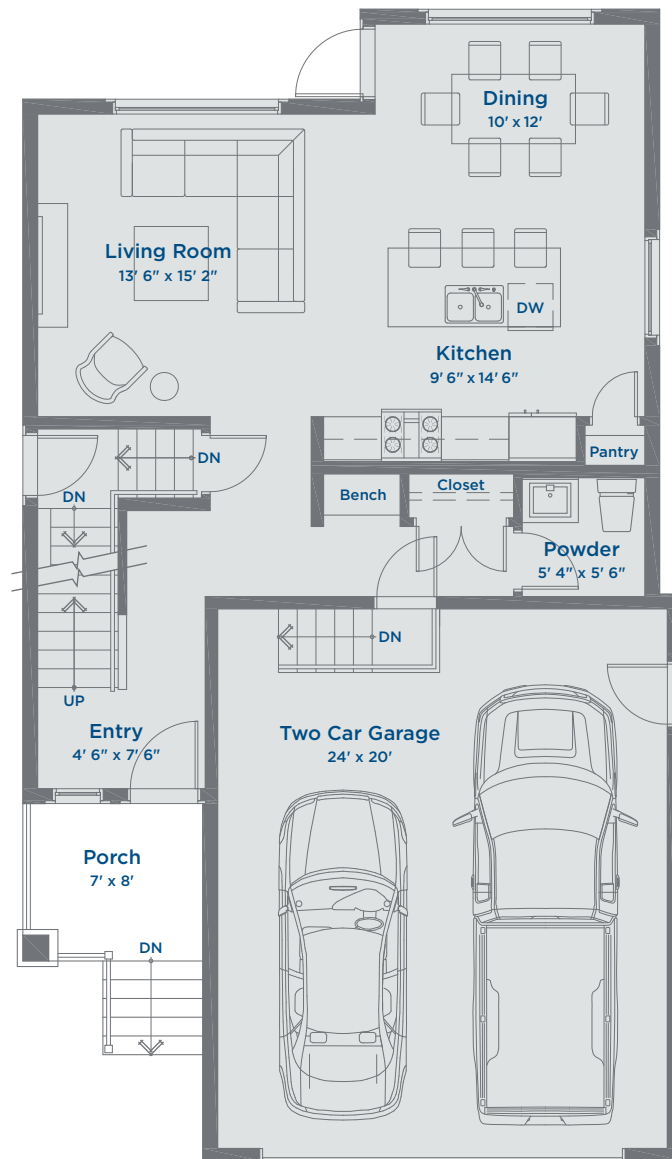

The Clarke SINGLE FAMILY HOME

1659 SQ FT | 3 BEDROOMS | 2.5 BATHROOMS | BONUS ROOM

THE MEADOWS
AN ARBUTUS COMMUNITY

Upper Floor 919 Sq Ft

The Clarke SINGLE FAMILY HOME

1659 SQ FT | 3 BEDROOMS | 2.5 BATHROOMS | BONUS ROOM

THE MEADOWS
AN ARBUTUS COMMUNITY

Main Floor 740 Sq Ft

The Clarke SINGLE FAMILY HOME

1659 SQ FT | 3 BEDROOMS | 2.5 BATHROOMS | BONUS ROOM

THE MEADOWS
AN ARBUTUS COMMUNITY

Lower Floor 740 Sq Ft

The Clarke SINGLE FAMILY HOME

1659 SQ FT | 3 BEDROOMS | 2.5 BATHROOMS | BONUS ROOM

THE MEADOWS
AN ARBUTUS COMMUNITY

Upper Floor 919 Sq Ft

The Clarke SINGLE FAMILY HOME

1659 SQ FT | 3 BEDROOMS | 2.5 BATHROOMS | BONUS ROOM

THE MEADOWS
AN ARBUTUS COMMUNITY

Main Floor 740 Sq Ft

The Clarke SINGLE FAMILY HOME

1659 SQ FT | 3 BEDROOMS | 2.5 BATHROOMS | BONUS ROOM

THE MEADOWS
AN ARBUTUS COMMUNITY

Lower Floor 740 Sq Ft