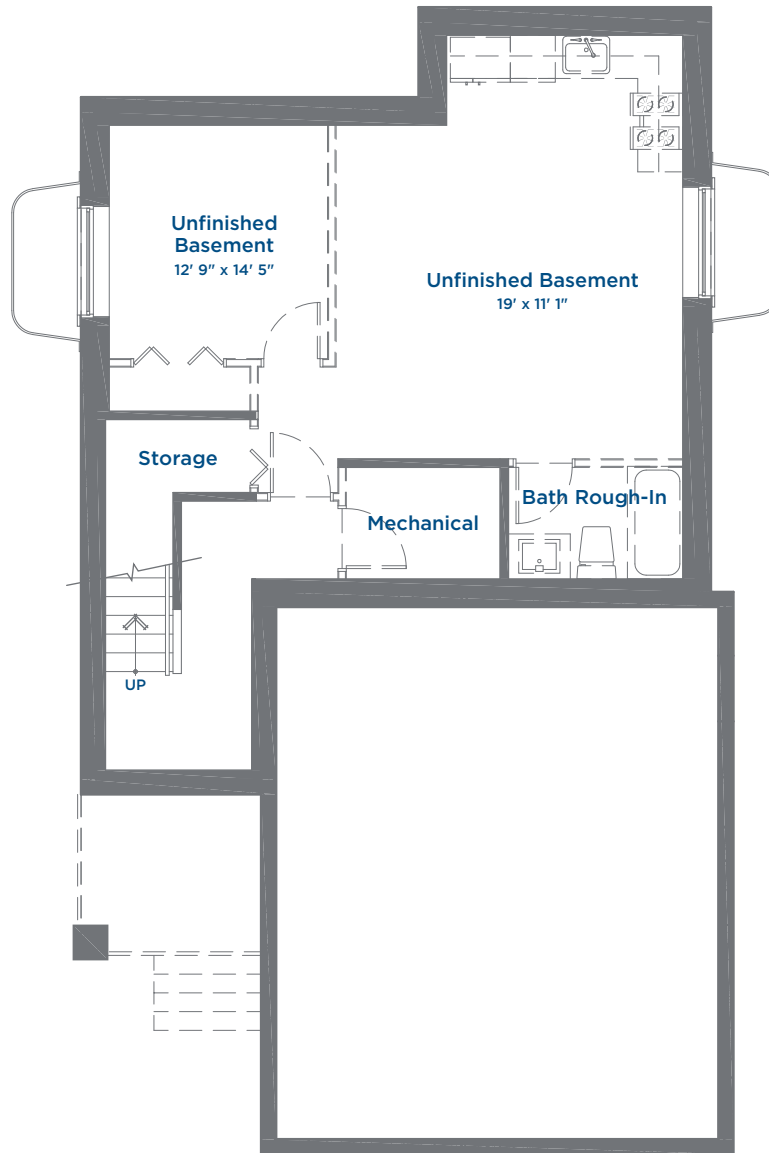

The Clarke SINGLE FAMILY HOME

1659 SQ FT | 3 BEDROOMS | 2.5 BATHROOMS | BONUS ROOM

THE MEADOWS
AN ARBUTUS COMMUNITY

Upper Floor 919 Sq Ft

The Clarke SINGLE FAMILY HOME

1659 SQ FT | 3 BEDROOMS | 2.5 BATHROOMS | BONUS ROOM

THE MEADOWS
AN ARBUTUS COMMUNITY

Main Floor 740 Sq Ft

The Clarke SINGLE FAMILY HOME

1659 SQ FT | 3 BEDROOMS | 2.5 BATHROOMS | BONUS ROOM

THE MEADOWS
AN ARBUTUS COMMUNITY

Lower Floor 740 Sq Ft

The Clarke SINGLE FAMILY HOME

1659 SQ FT | 3 BEDROOMS | 2.5 BATHROOMS | BONUS ROOM

THE MEADOWS
AN ARBUTUS COMMUNITY

Upper Floor 919 Sq Ft

The Clarke SINGLE FAMILY HOME

1659 SQ FT | 3 BEDROOMS | 2.5 BATHROOMS | BONUS ROOM

THE MEADOWS
AN ARBUTUS COMMUNITY

Main Floor 740 Sq Ft

The Clarke SINGLE FAMILY HOME

1659 SQ FT | 3 BEDROOMS | 2.5 BATHROOMS | BONUS ROOM

THE MEADOWS
AN ARBUTUS COMMUNITY

Lower Floor 740 Sq Ft