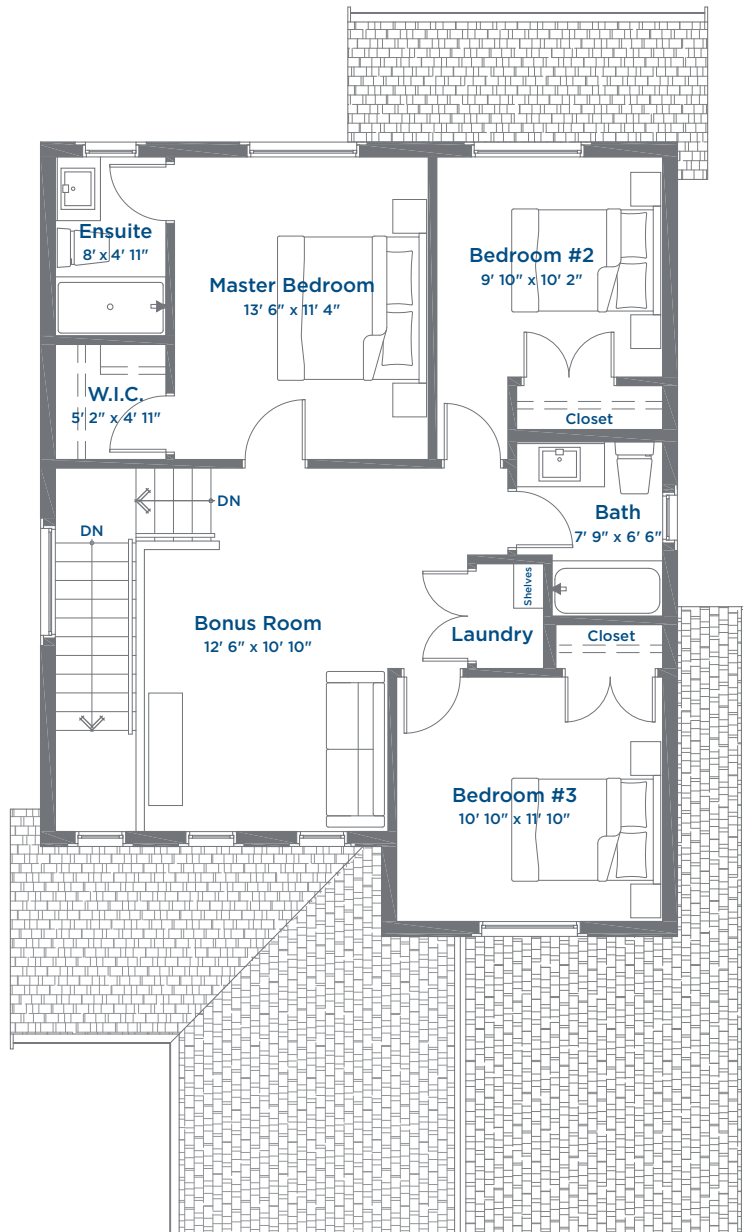

The Clarke SINGLE FAMILY HOME

1659 SQ FT | 3 BEDROOMS | 2.5 BATHROOMS | BONUS ROOM

THE MEADOWS
AN ARBUTUS COMMUNITY

Upper Floor 919 Sq Ft

The Clarke SINGLE FAMILY HOME

1659 SQ FT | 3 BEDROOMS | 2.5 BATHROOMS | BONUS ROOM

THE MEADOWS
AN ARBUTUS COMMUNITY

Main Floor 740 Sq Ft

The Clarke SINGLE FAMILY HOME

1659 SQ FT | 3 BEDROOMS | 2.5 BATHROOMS | BONUS ROOM

THE MEADOWS
AN ARBUTUS COMMUNITY

Lower Floor 740 Sq Ft

The Clarke SINGLE FAMILY HOME

1659 SQ FT | 3 BEDROOMS | 2.5 BATHROOMS | BONUS ROOM

THE MEADOWS
AN ARBUTUS COMMUNITY

Upper Floor 919 Sq Ft

The Clarke SINGLE FAMILY HOME

1659 SQ FT | 3 BEDROOMS | 2.5 BATHROOMS | BONUS ROOM

THE MEADOWS
AN ARBUTUS COMMUNITY

Main Floor 740 Sq Ft

The Clarke SINGLE FAMILY HOME

1659 SQ FT | 3 BEDROOMS | 2.5 BATHROOMS | BONUS ROOM

THE MEADOWS
AN ARBUTUS COMMUNITY

Lower Floor 740 Sq Ft