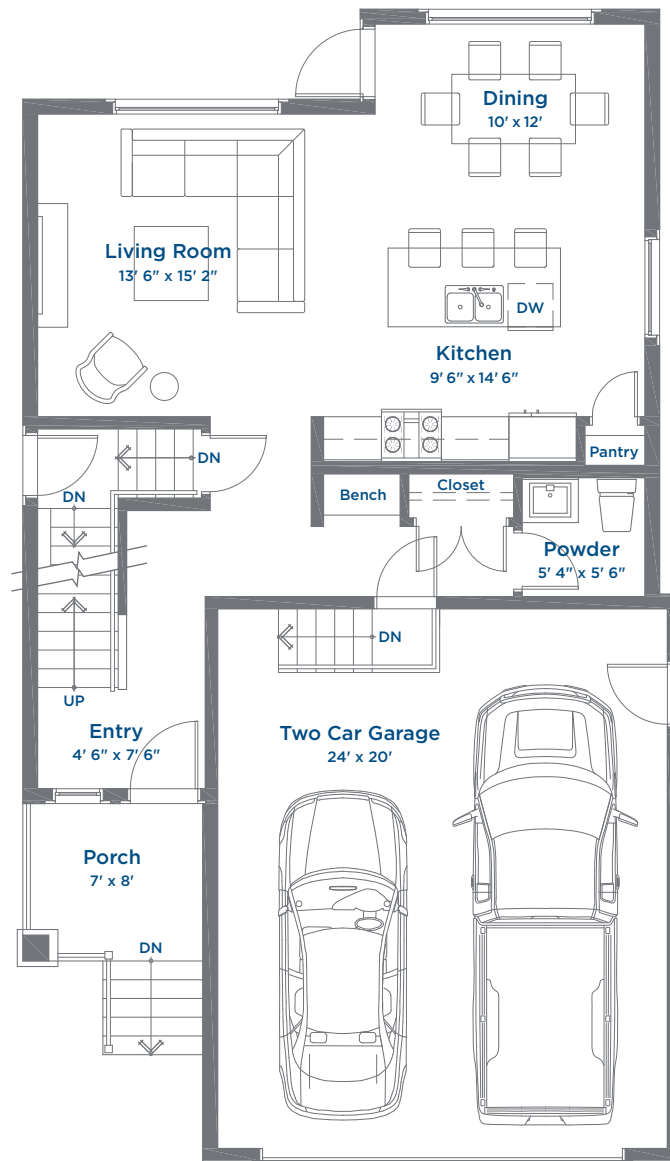

The Clarke SINGLE FAMILY HOME

1659 SQ FT | 3 BEDROOMS | 2.5 BATHROOMS | BONUS ROOM

THE MEADOWS
AN ARBUTUS COMMUNITY

Upper Floor 919 Sq Ft

The Clarke SINGLE FAMILY HOME

1659 SQ FT | 3 BEDROOMS | 2.5 BATHROOMS | BONUS ROOM

THE MEADOWS
AN ARBUTUS COMMUNITY

Main Floor 740 Sq Ft

The Clarke SINGLE FAMILY HOME

1659 SQ FT | 3 BEDROOMS | 2.5 BATHROOMS | BONUS ROOM

THE MEADOWS
AN ARBUTUS COMMUNITY

Lower Floor 740 Sq Ft

The Clarke SINGLE FAMILY HOME

1659 SQ FT | 3 BEDROOMS | 2.5 BATHROOMS | BONUS ROOM

THE MEADOWS
AN ARBUTUS COMMUNITY

Upper Floor 919 Sq Ft

The Clarke SINGLE FAMILY HOME

1659 SQ FT | 3 BEDROOMS | 2.5 BATHROOMS | BONUS ROOM

THE MEADOWS
AN ARBUTUS COMMUNITY

Main Floor 740 Sq Ft

The Clarke SINGLE FAMILY HOME

1659 SQ FT | 3 BEDROOMS | 2.5 BATHROOMS | BONUS ROOM

THE MEADOWS
AN ARBUTUS COMMUNITY

Lower Floor 740 Sq Ft