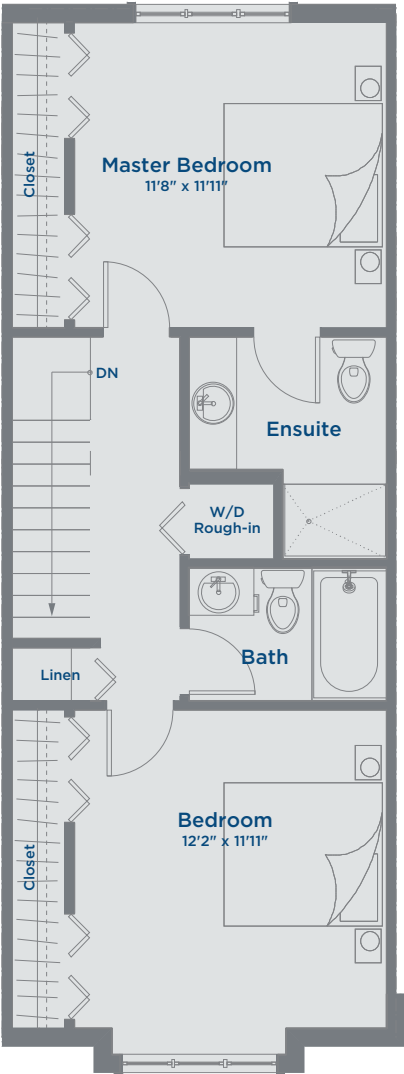

Floorplan F1 HARVEST TOWNHOMES

1247 SQ FT | 3 LEVELS | 2 BEDROOMS - 2 BATHROOMS

THE MEADOWS
AN ARBUTUS COMMUNITY

Lower Floor 51 Sq Ft

Floorplan F1 HARVEST TOWNHOMES

1247 SQ FT | 3 LEVELS | 2 BEDROOMS - 2 BATHROOMS

THE MEADOWS
AN ARBUTUS COMMUNITY

Main Floor 598 Sq Ft

Floorplan F1 HARVEST TOWNHOMES

1247 SQ FT | 3 LEVELS | 2 BEDROOMS - 2 BATHROOMS

THE MEADOWS
AN ARBUTUS COMMUNITY

Upper Floor 598 Sq Ft