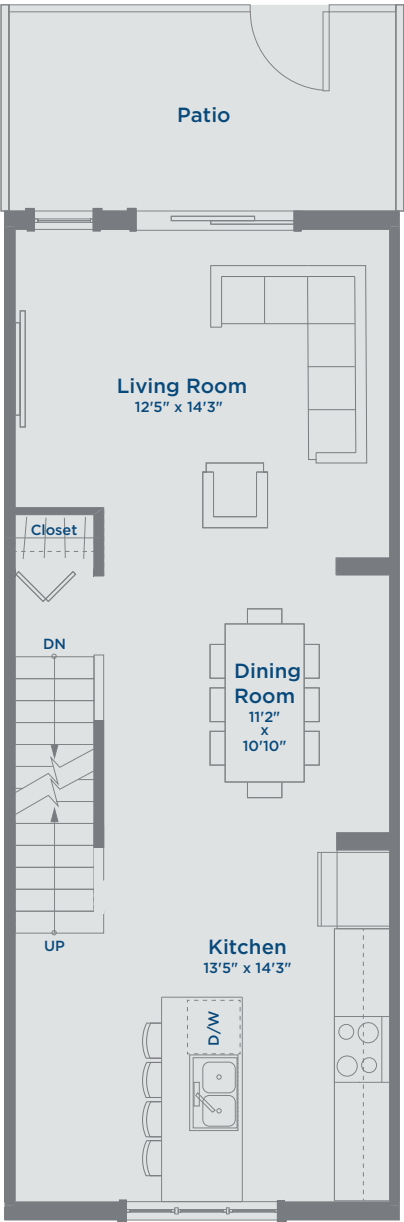

Floorplan F HARVEST TOWNHOMES

1191 SQ FT | 3 LEVELS | 2 BEDROOMS - 2 BATHROOMS

THE MEADOWS
AN ARBUTUS COMMUNITY

Lower Floor 51 Sq Ft

Floorplan F HARVEST TOWNHOMES

1191 SQ FT | 3 LEVELS | 2 BEDROOMS - 2 BATHROOMS

THE MEADOWS
AN ARBUTUS COMMUNITY

Main Floor 570 Sq Ft

Floorplan F HARVEST TOWNHOMES

1191 SQ FT | 3 LEVELS | 2 BEDROOMS - 2 BATHROOMS

THE MEADOWS
AN ARBUTUS COMMUNITY

Upper Floor 570 Sq Ft