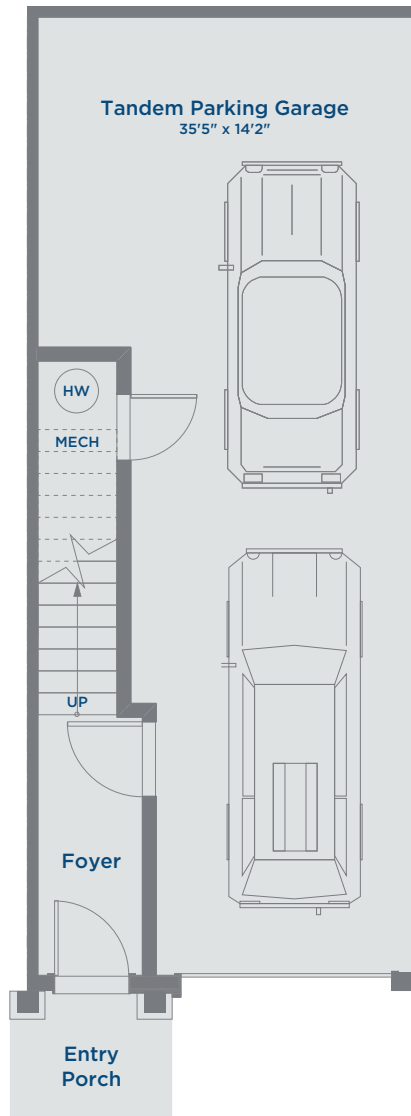

Floorplan F HARVEST TOWNHOMES

1191 SQ FT | 3 LEVELS | 2 BEDROOMS - 2 BATHROOMS

THE MEADOWS
AN ARBUTUS COMMUNITY

Lower Floor 51 Sq Ft

Floorplan F HARVEST TOWNHOMES

1191 SQ FT | 3 LEVELS | 2 BEDROOMS - 2 BATHROOMS

THE MEADOWS
AN ARBUTUS COMMUNITY

Main Floor 570 Sq Ft

Floorplan F HARVEST TOWNHOMES

1191 SQ FT | 3 LEVELS | 2 BEDROOMS - 2 BATHROOMS

THE MEADOWS
AN ARBUTUS COMMUNITY

Upper Floor 570 Sq Ft