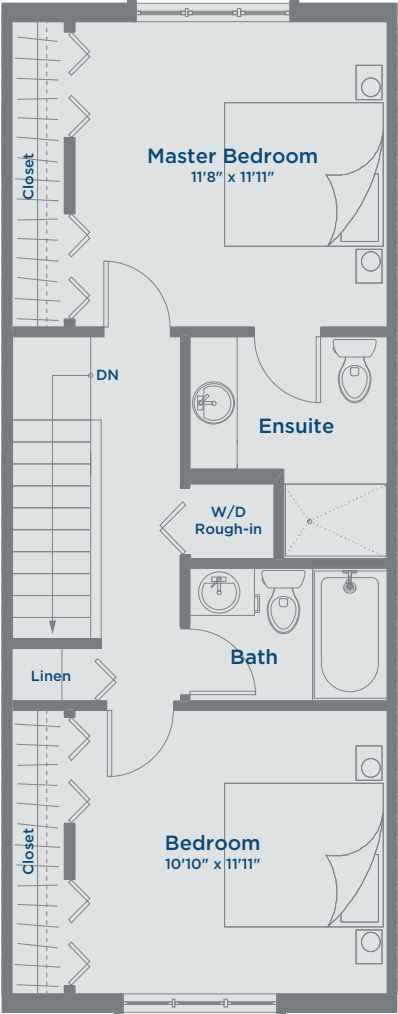

Floorplan F HARVEST TOWNHOMES

1191 SQ FT | 3 LEVELS | 2 BEDROOMS - 2 BATHROOMS

THE MEADOWS
AN ARBUTUS COMMUNITY

Lower Floor 51 Sq Ft

Floorplan F HARVEST TOWNHOMES

1191 SQ FT | 3 LEVELS | 2 BEDROOMS - 2 BATHROOMS

THE MEADOWS
AN ARBUTUS COMMUNITY

Main Floor 570 Sq Ft

Floorplan F HARVEST TOWNHOMES

1191 SQ FT | 3 LEVELS | 2 BEDROOMS - 2 BATHROOMS

THE MEADOWS
AN ARBUTUS COMMUNITY

Upper Floor 570 Sq Ft