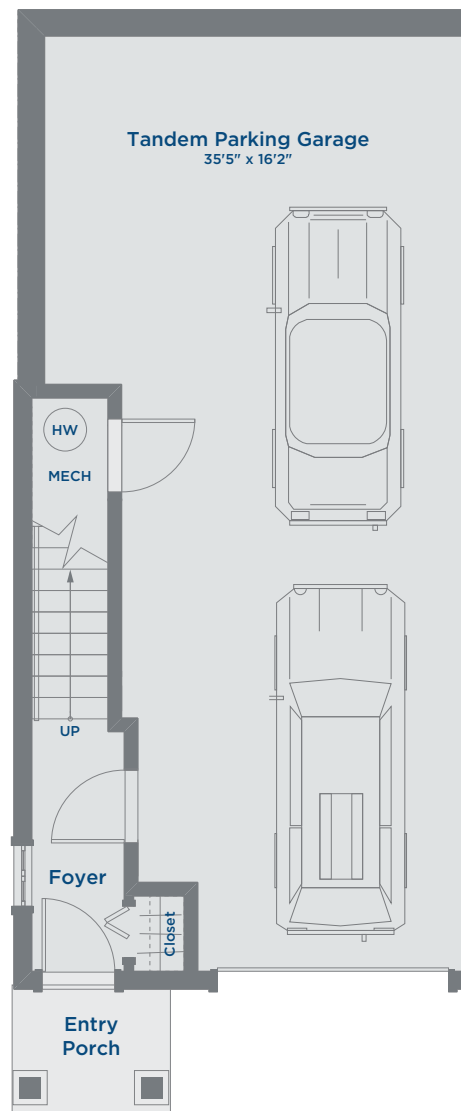

Floorplan E HARVEST TOWNHOMES

1424 SQ FT | 3 LEVELS | 3 BEDROOMS - 2.5 BATHROOMS

THE MEADOWS
AN ARBUTUS COMMUNITY

Lower Floor 58 Sq Ft

Floorplan E HARVEST TOWNHOMES

1424 SQ FT | 3 LEVELS | 3 BEDROOMS - 2.5 BATHROOMS

THE MEADOWS
AN ARBUTUS COMMUNITY

Main Floor 679 Sq Ft

Floorplan E HARVEST TOWNHOMES

1424 SQ FT | 3 LEVELS | 3 BEDROOMS - 2.5 BATHROOMS

THE MEADOWS
AN ARBUTUS COMMUNITY

Upper Floor 687 Sq Ft