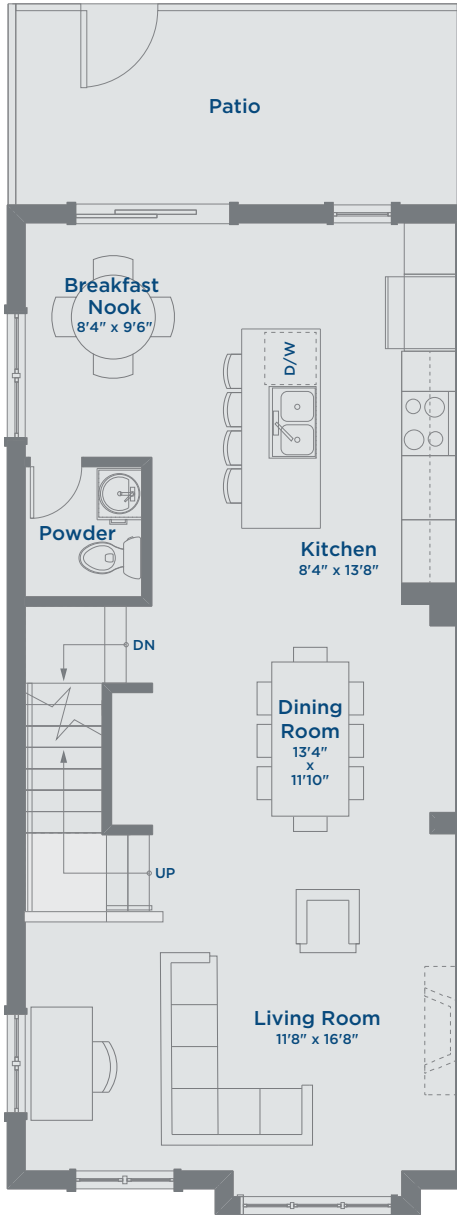

Floorplan E HARVEST TOWNHOMES

1424 SQ FT | 3 LEVELS | 3 BEDROOMS - 2.5 BATHROOMS

THE MEADOWS
AN ARBUTUS COMMUNITY

Lower Floor 58 Sq Ft

Floorplan E HARVEST TOWNHOMES

1424 SQ FT | 3 LEVELS | 3 BEDROOMS - 2.5 BATHROOMS

THE MEADOWS
AN ARBUTUS COMMUNITY

Main Floor 679 Sq Ft

Floorplan E HARVEST TOWNHOMES

1424 SQ FT | 3 LEVELS | 3 BEDROOMS - 2.5 BATHROOMS

THE MEADOWS
AN ARBUTUS COMMUNITY

Upper Floor 687 Sq Ft