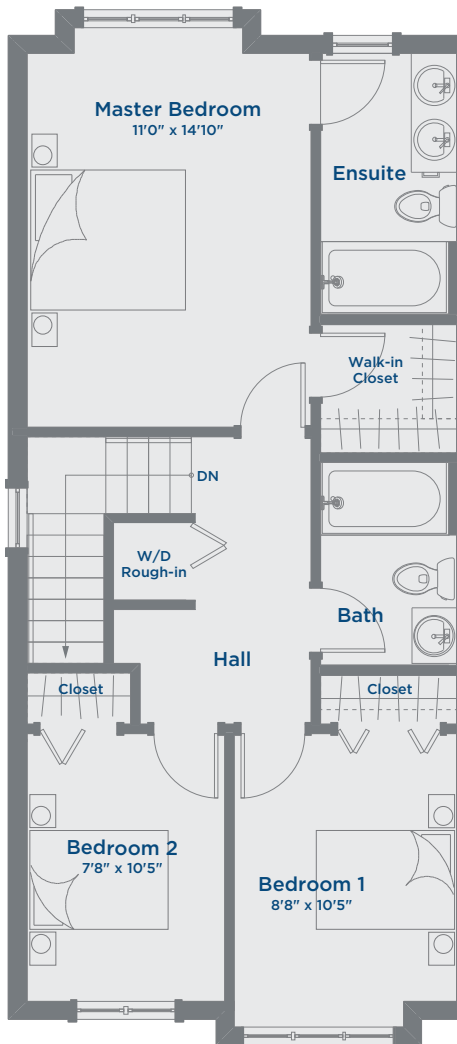

Floorplan E HARVEST TOWNHOMES

1424 SQ FT | 3 LEVELS | 3 BEDROOMS - 2.5 BATHROOMS

THE MEADOWS
AN ARBUTUS COMMUNITY

Lower Floor 58 Sq Ft

Floorplan E HARVEST TOWNHOMES

1424 SQ FT | 3 LEVELS | 3 BEDROOMS - 2.5 BATHROOMS

THE MEADOWS
AN ARBUTUS COMMUNITY

Main Floor 679 Sq Ft

Floorplan E HARVEST TOWNHOMES

1424 SQ FT | 3 LEVELS | 3 BEDROOMS - 2.5 BATHROOMS

THE MEADOWS
AN ARBUTUS COMMUNITY

Upper Floor 687 Sq Ft