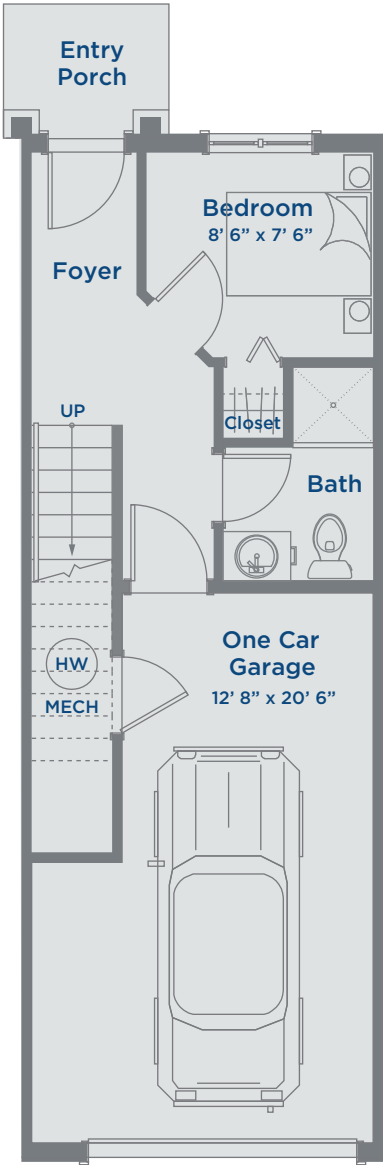

Floorplan D HARVEST TOWNHOMES

1233 SQ FT | 3 LEVELS | 3 BEDROOMS - 2 BATHROOMS

THE MEADOWS
AN ARBUTUS COMMUNITY

Lower Floor 207 Sq Ft

Floorplan D HARVEST TOWNHOMES

1233 SQ FT | 3 LEVELS | 3 BEDROOMS - 2 BATHROOMS

THE MEADOWS
AN ARBUTUS COMMUNITY

Main Floor 513 Sq Ft

Floorplan D HARVEST TOWNHOMES

1233 SQ FT | 3 LEVELS | 3 BEDROOMS - 2 BATHROOMS

THE MEADOWS
AN ARBUTUS COMMUNITY

Upper Floor 513 Sq Ft