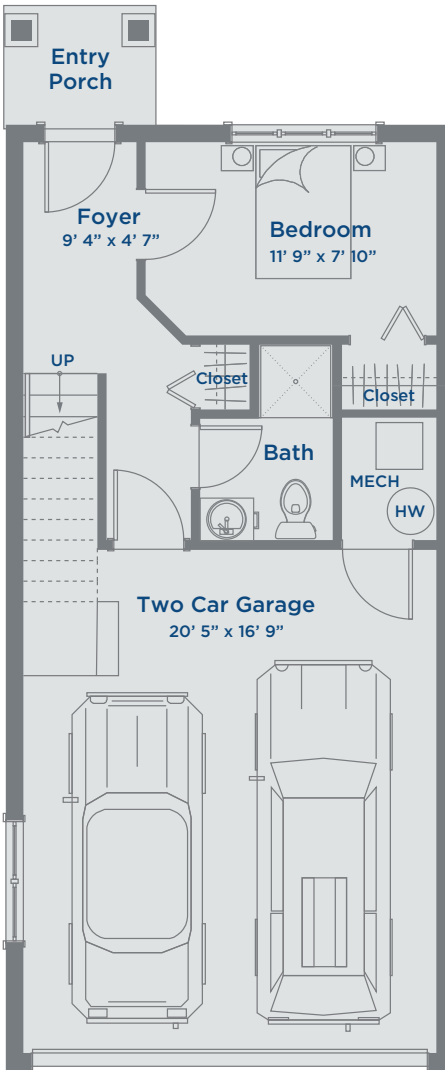

Floorplan C HARVEST TOWNHOMES

1591 SQ FT | 3 LEVELS | 4 BEDROOMS - 3 BATHROOMS

THE MEADOWS
AN ARBUTUS COMMUNITY

Lower Floor 225 Sq Ft

Floorplan C HARVEST TOWNHOMES

1591 SQ FT | 3 LEVELS | 4 BEDROOMS - 3 BATHROOMS

THE MEADOWS
AN ARBUTUS COMMUNITY

Main Floor 679 Sq Ft

Floorplan C HARVEST TOWNHOMES

1591 SQ FT | 3 LEVELS | 4 BEDROOMS - 3 BATHROOMS

THE MEADOWS
AN ARBUTUS COMMUNITY

Upper Floor 687 Sq Ft