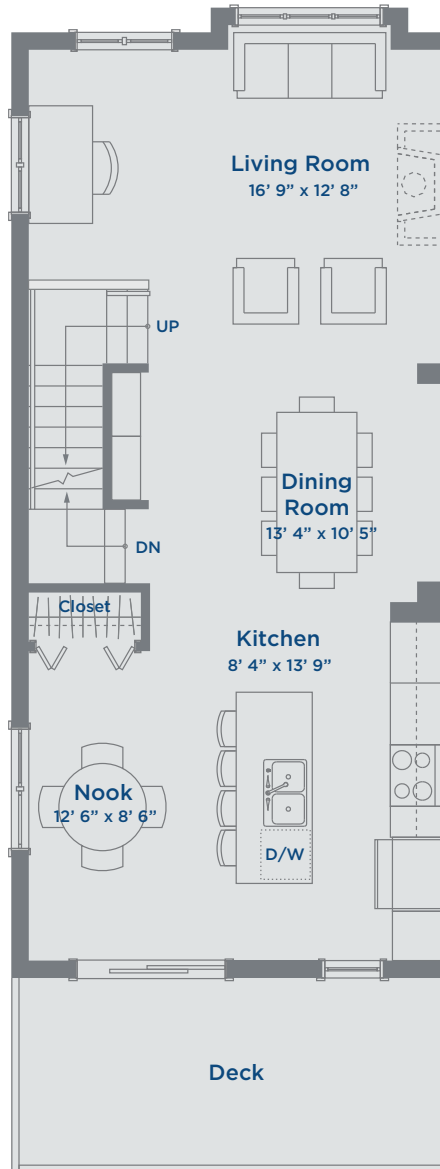

Floorplan C HARVEST TOWNHOMES

1591 SQ FT | 3 LEVELS | 4 BEDROOMS - 3 BATHROOMS

THE MEADOWS
AN ARBUTUS COMMUNITY

Lower Floor 225 Sq Ft

Floorplan C HARVEST TOWNHOMES

1591 SQ FT | 3 LEVELS | 4 BEDROOMS - 3 BATHROOMS

THE MEADOWS
AN ARBUTUS COMMUNITY

Main Floor 679 Sq Ft

Floorplan C HARVEST TOWNHOMES

1591 SQ FT | 3 LEVELS | 4 BEDROOMS - 3 BATHROOMS

THE MEADOWS
AN ARBUTUS COMMUNITY

Upper Floor 687 Sq Ft