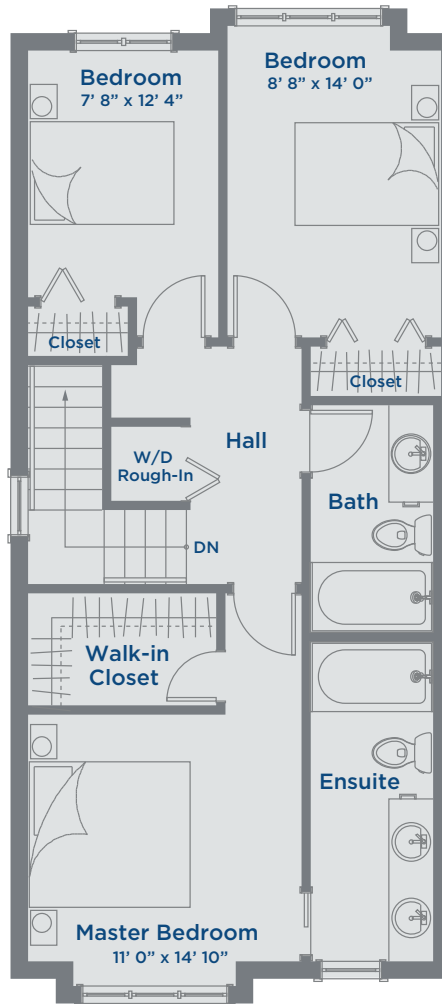

Floorplan C HARVEST TOWNHOMES

1591 SQ FT | 3 LEVELS | 4 BEDROOMS - 3 BATHROOMS

THE MEADOWS
AN ARBUTUS COMMUNITY

Lower Floor 225 Sq Ft

Floorplan C HARVEST TOWNHOMES

1591 SQ FT | 3 LEVELS | 4 BEDROOMS - 3 BATHROOMS

THE MEADOWS
AN ARBUTUS COMMUNITY

Main Floor 679 Sq Ft

Floorplan C HARVEST TOWNHOMES

1591 SQ FT | 3 LEVELS | 4 BEDROOMS - 3 BATHROOMS

THE MEADOWS
AN ARBUTUS COMMUNITY

Upper Floor 687 Sq Ft