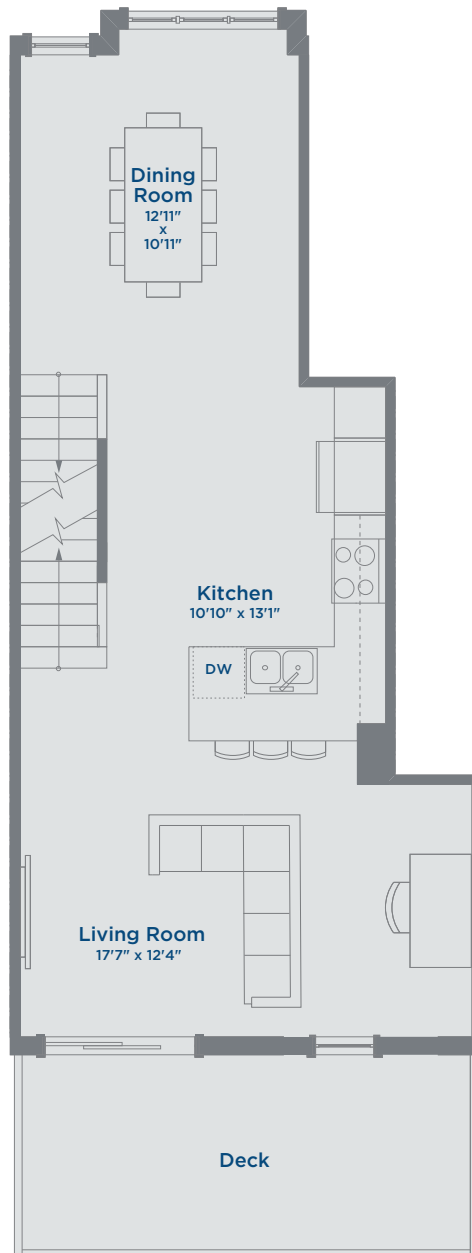

Floorplan B1 HARVEST TOWNHOMES

1423 SQ FT | 3 LEVELS | 3 BEDROOMS - 2 BATHROOMS

THE MEADOWS
AN ARBUTUS COMMUNITY

Lower Floor 219 Sq Ft

Floorplan B1 HARVEST TOWNHOMES

1423 SQ FT | 3 LEVELS | 3 BEDROOMS - 2 BATHROOMS

THE MEADOWS
AN ARBUTUS COMMUNITY

Main Floor 590 Sq Ft

Floorplan B1 HARVEST TOWNHOMES

1423 SQ FT | 3 LEVELS | 3 BEDROOMS - 2 BATHROOMS

THE MEADOWS
AN ARBUTUS COMMUNITY

Upper Floor 614 Sq Ft