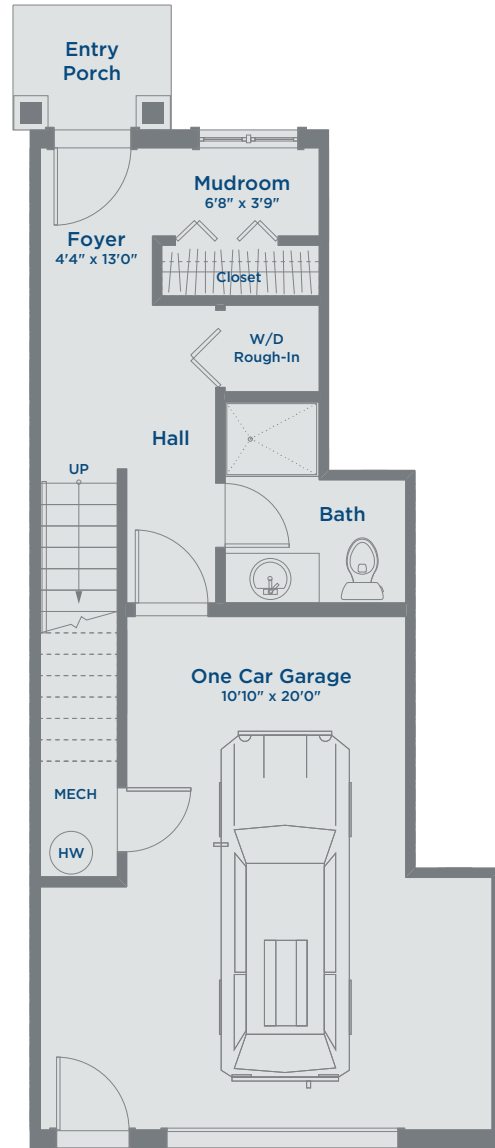

Floorplan B1 HARVEST TOWNHOMES

1423 SQ FT | 3 LEVELS | 3 BEDROOMS - 2 BATHROOMS

THE MEADOWS
AN ARBUTUS COMMUNITY

Lower Floor 219 Sq Ft

Floorplan B1 HARVEST TOWNHOMES

1423 SQ FT | 3 LEVELS | 3 BEDROOMS - 2 BATHROOMS

THE MEADOWS
AN ARBUTUS COMMUNITY

Main Floor 590 Sq Ft

Floorplan B1 HARVEST TOWNHOMES

1423 SQ FT | 3 LEVELS | 3 BEDROOMS - 2 BATHROOMS

THE MEADOWS
AN ARBUTUS COMMUNITY

Upper Floor 614 Sq Ft