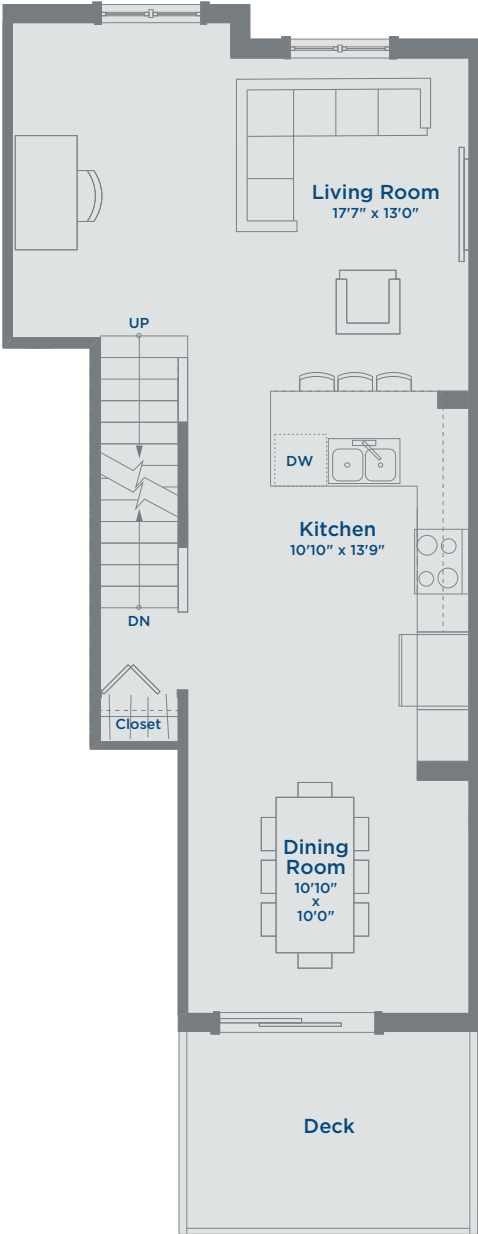

Floorplan B HARVEST TOWNHOMES

1459 SQ FT | 3 LEVELS | 4 BEDROOMS - 2 BATHROOMS

THE MEADOWS
AN ARBUTUS COMMUNITY

Lower Floor 276 Sq Ft

Floorplan B HARVEST TOWNHOMES

1459 SQ FT | 3 LEVELS | 4 BEDROOMS - 2 BATHROOMS

THE MEADOWS
AN ARBUTUS COMMUNITY

Main Floor 586 Sq Ft

Floorplan B HARVEST TOWNHOMES

1459 SQ FT | 3 LEVELS | 4 BEDROOMS - 2 BATHROOMS

THE MEADOWS
AN ARBUTUS COMMUNITY

Upper Floor 597 Sq Ft