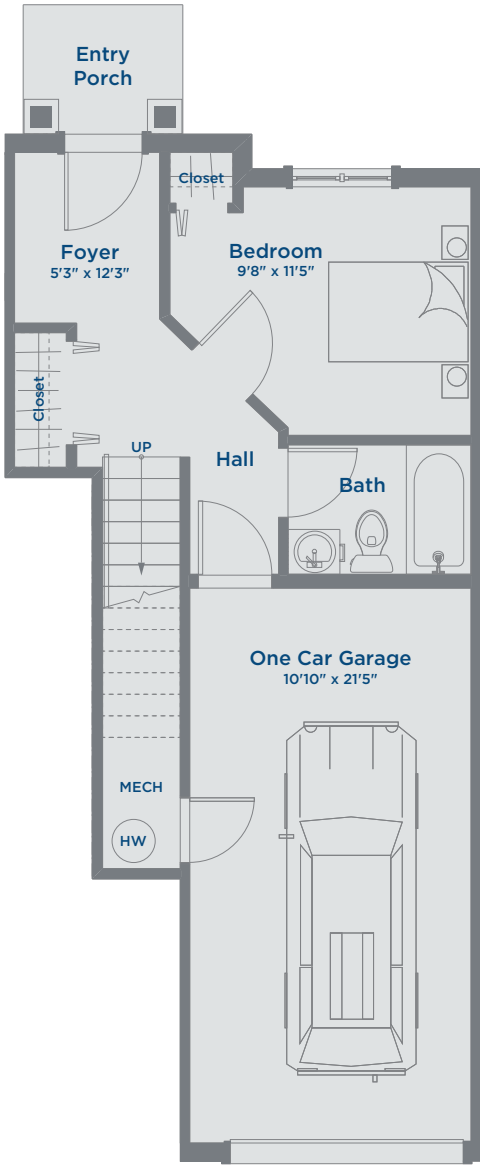

Floorplan B HARVEST TOWNHOMES

1459 SQ FT | 3 LEVELS | 4 BEDROOMS - 2 BATHROOMS

THE MEADOWS
AN ARBUTUS COMMUNITY

Lower Floor 276 Sq Ft

Floorplan B HARVEST TOWNHOMES

1459 SQ FT | 3 LEVELS | 4 BEDROOMS - 2 BATHROOMS

THE MEADOWS
AN ARBUTUS COMMUNITY

Main Floor 586 Sq Ft

Floorplan B HARVEST TOWNHOMES

1459 SQ FT | 3 LEVELS | 4 BEDROOMS - 2 BATHROOMS

THE MEADOWS
AN ARBUTUS COMMUNITY

Upper Floor 597 Sq Ft