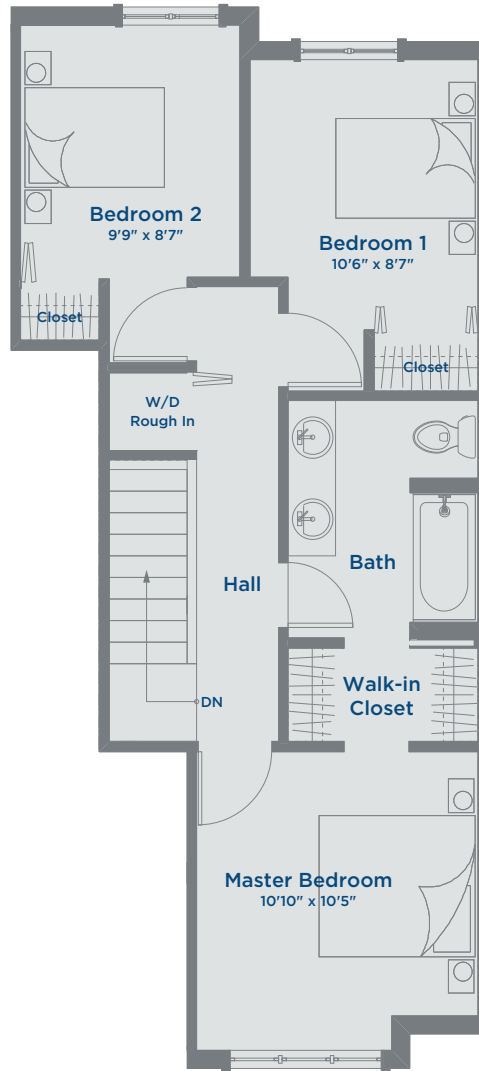

Floorplan B HARVEST TOWNHOMES

1459 SQ FT | 3 LEVELS | 4 BEDROOMS - 2 BATHROOMS

THE MEADOWS
AN ARBUTUS COMMUNITY

Lower Floor 276 Sq Ft

Floorplan B HARVEST TOWNHOMES

1459 SQ FT | 3 LEVELS | 4 BEDROOMS - 2 BATHROOMS

THE MEADOWS
AN ARBUTUS COMMUNITY

Main Floor 586 Sq Ft

Floorplan B HARVEST TOWNHOMES

1459 SQ FT | 3 LEVELS | 4 BEDROOMS - 2 BATHROOMS

THE MEADOWS
AN ARBUTUS COMMUNITY

Upper Floor 597 Sq Ft