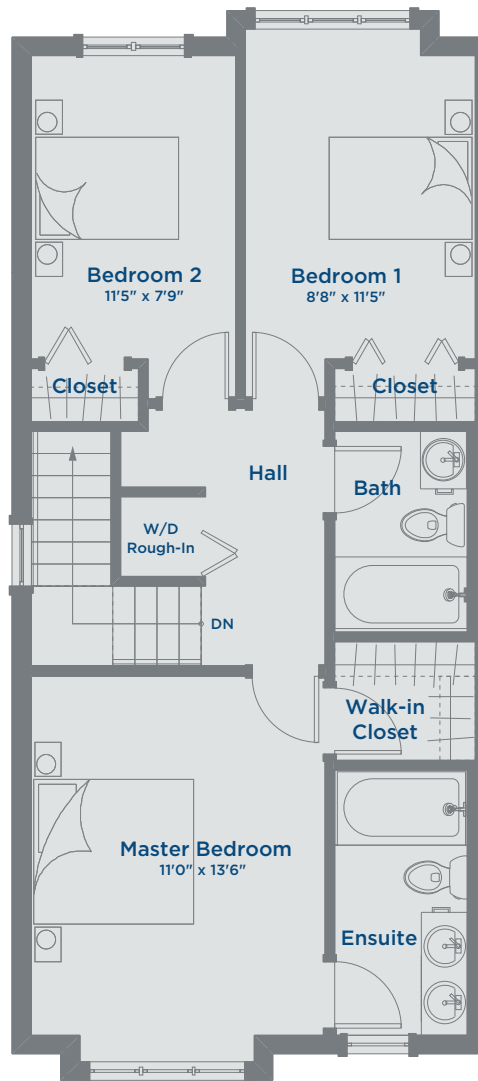

Floorplan A HARVEST TOWNHOMES

1622 SQ FT | 3 LEVELS | 3 BEDROOMS & DEN - 2.5 BATHROOMS

THE MEADOWS
AN ARBUTUS COMMUNITY

Lower Floor 257 Sq Ft

Floorplan A HARVEST TOWNHOMES

1622 SQ FT | 3 LEVELS | 3 BEDROOMS & DEN - 2.5 BATHROOMS

THE MEADOWS
AN ARBUTUS COMMUNITY

Main Floor 679 Sq Ft

Floorplan A HARVEST TOWNHOMES

1622 SQ FT | 3 LEVELS | 3 BEDROOMS & DEN - 2.5 BATHROOMS

THE MEADOWS
AN ARBUTUS COMMUNITY

Upper Floor 686 Sq Ft