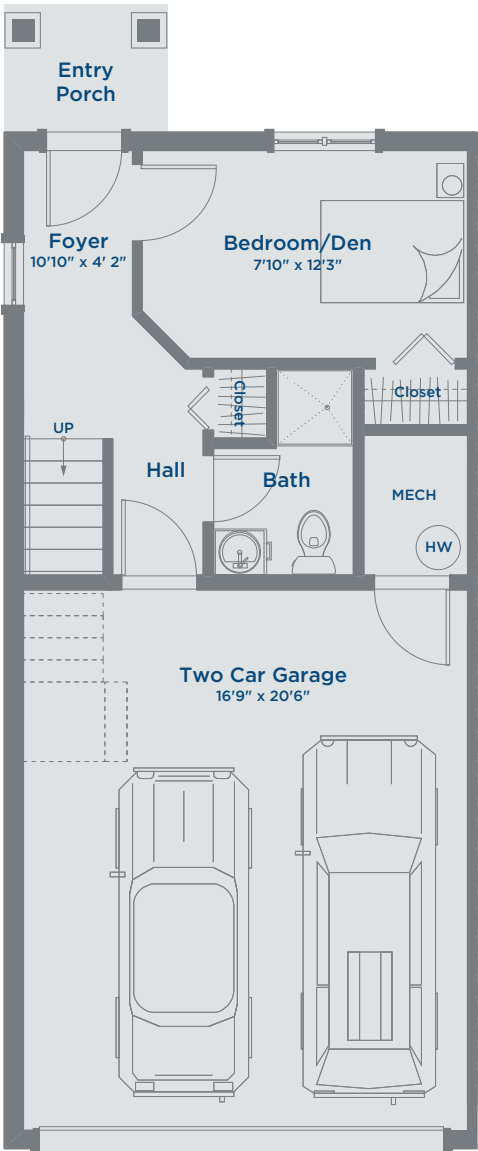

Floorplan A HARVEST TOWNHOMES

1622 SQ FT | 3 LEVELS | 3 BEDROOMS & DEN - 2.5 BATHROOMS

THE MEADOWS
AN ARBUTUS COMMUNITY

Lower Floor 257 Sq Ft

Floorplan A HARVEST TOWNHOMES

1622 SQ FT | 3 LEVELS | 3 BEDROOMS & DEN - 2.5 BATHROOMS

THE MEADOWS
AN ARBUTUS COMMUNITY

Main Floor 679 Sq Ft

Floorplan A HARVEST TOWNHOMES

1622 SQ FT | 3 LEVELS | 3 BEDROOMS & DEN - 2.5 BATHROOMS

THE MEADOWS
AN ARBUTUS COMMUNITY

Upper Floor 686 Sq Ft