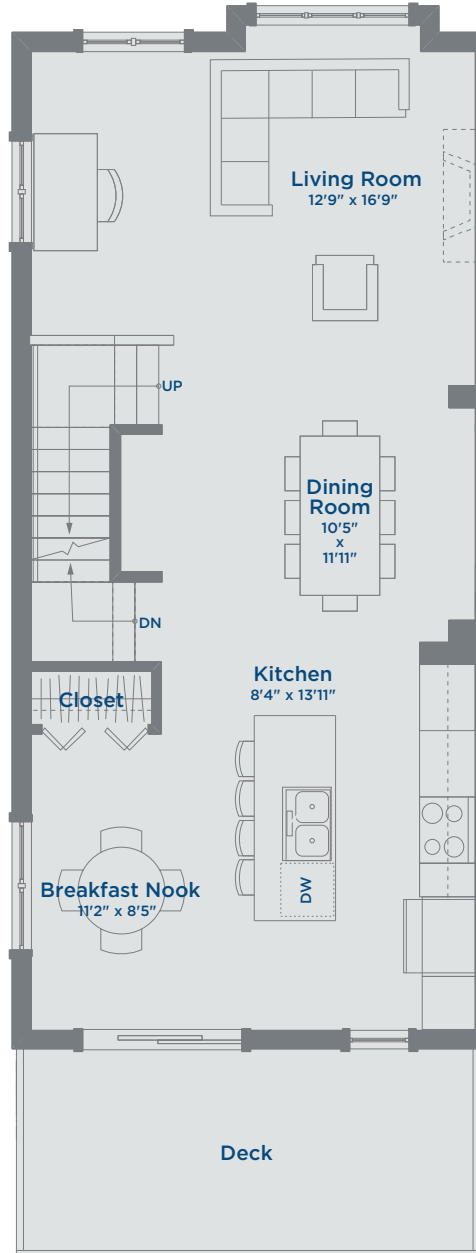

Floorplan A HARVEST TOWNHOMES

1622 SQ FT | 3 LEVELS | 3 BEDROOMS & DEN - 2.5 BATHROOMS

THE MEADOWS
AN ARBUTUS COMMUNITY

Lower Floor 257 Sq Ft

Floorplan A HARVEST TOWNHOMES

1622 SQ FT | 3 LEVELS | 3 BEDROOMS & DEN - 2.5 BATHROOMS

THE MEADOWS
AN ARBUTUS COMMUNITY

Main Floor 679 Sq Ft

Floorplan A HARVEST TOWNHOMES

1622 SQ FT | 3 LEVELS | 3 BEDROOMS & DEN - 2.5 BATHROOMS

THE MEADOWS
AN ARBUTUS COMMUNITY

Upper Floor 686 Sq Ft