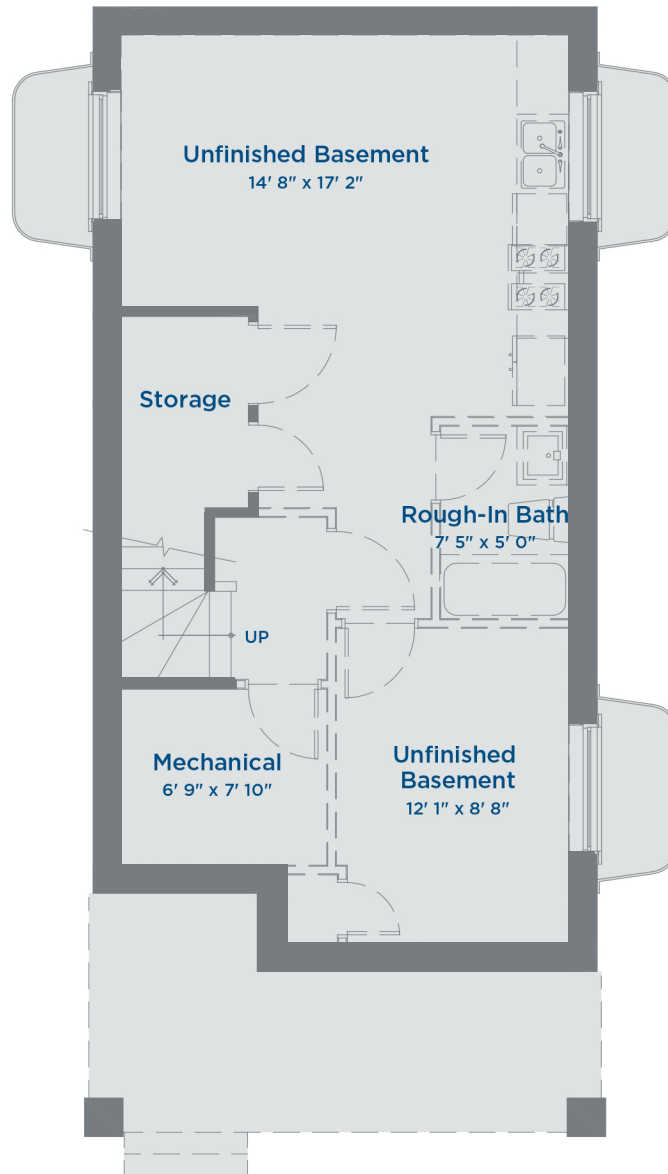

The Morris LANEWAY HOME

1393 SQ FT | 3 BEDROOMS | 2.5 BATHROOMS

THE MEADOWS
AN ARBUTUS COMMUNITY

Lower Floor 696 Sq Ft

The Morris LANEWAY HOME

1393 SQ FT | 3 BEDROOMS | 2.5 BATHROOMS

THE MEADOWS
AN ARBUTUS COMMUNITY

Main Floor 696 Sq Ft

The Morris LANEWAY HOME

1393 SQ FT | 3 BEDROOMS | 2.5 BATHROOMS

THE MEADOWS
AN ARBUTUS COMMUNITY

Upper Floor 696 Sq Ft