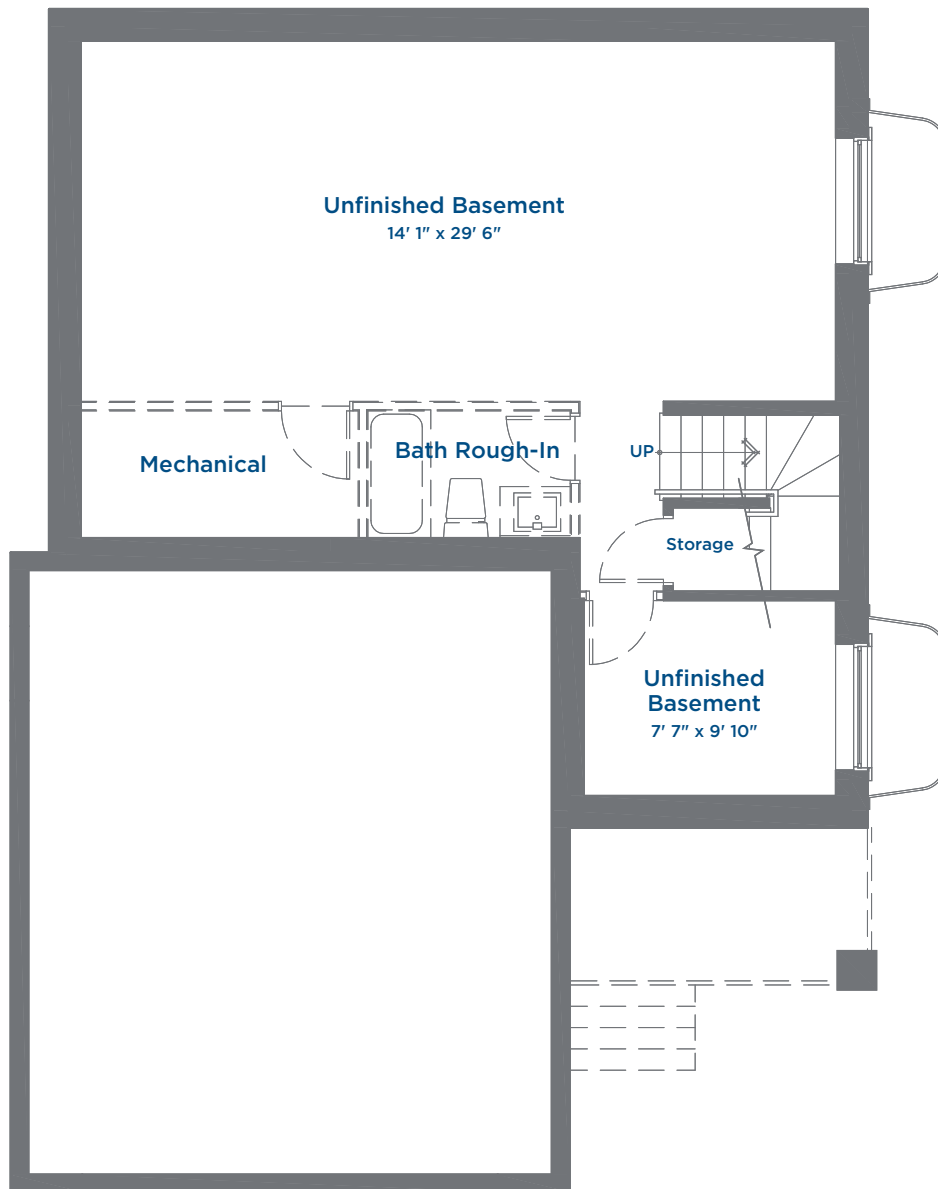

The Greene SINGLE FAMILY HOME

THE MEADOWS
AN ARBUTUS COMMUNITY

1840 SQ FT | 3 BEDROOMS | 2.5 BATHROOMS | BONUS ROOM & DEN

Upper Floor 1030 Sq Ft

The Greene

SINGLE FAMILY HOME

THE MEADOWS
AN ARBUTUS COMMUNITY

1840 SQ FT | 3 BEDROOMS | 2.5 BATHROOMS | BONUS ROOM & DEN

Main Floor 810 Sq Ft

The Greene SINGLE FAMILY HOME

THE MEADOWS
AN ARBUTUS COMMUNITY

1840 SQ FT | 3 BEDROOMS | 2.5 BATHROOMS | BONUS ROOM & DEN

Lower Floor 805 Sq Ft