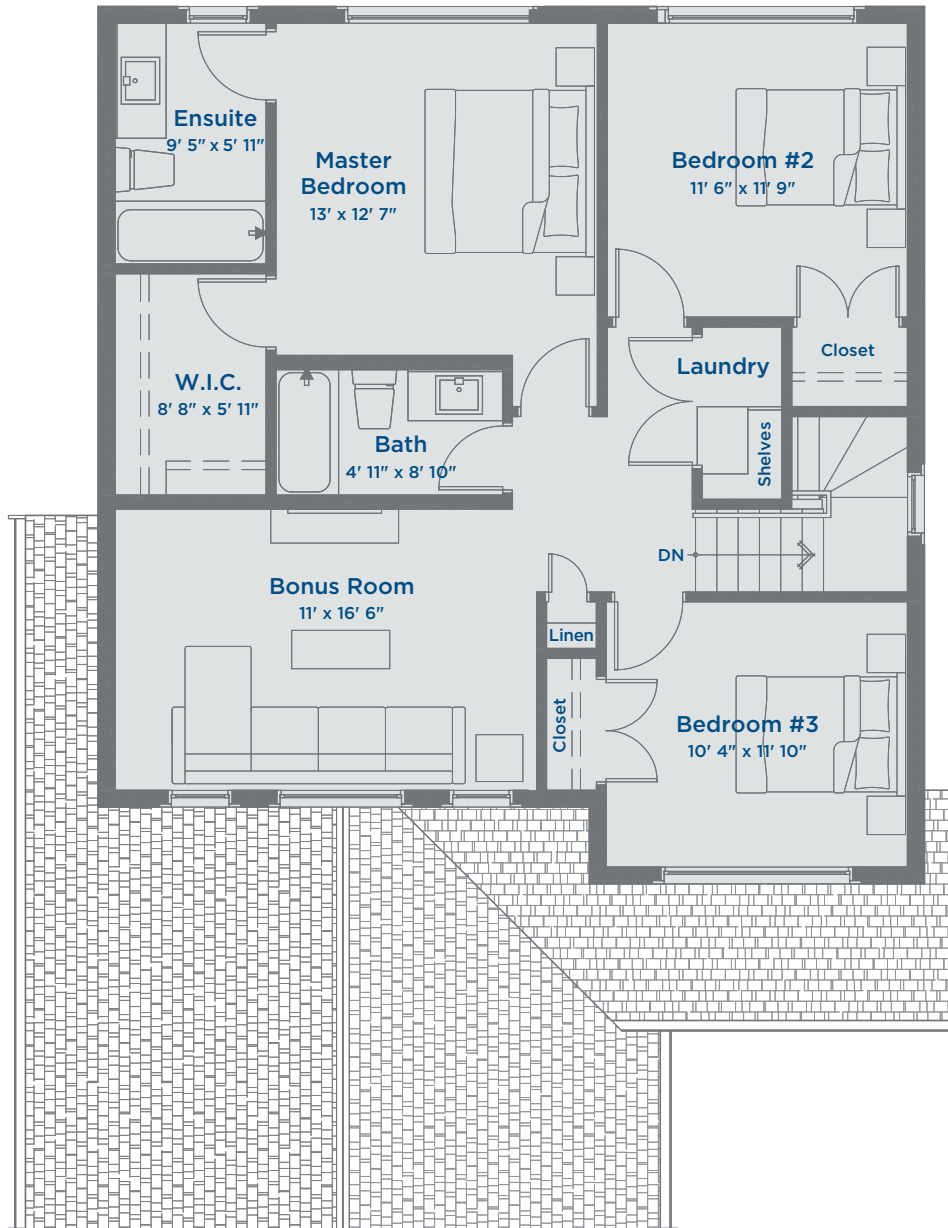

The Greene SINGLE FAMILY HOME

THE MEADOWS
AN ARBUTUS COMMUNITY

1840 SQ FT | 3 BEDROOMS | 2.5 BATHROOMS | BONUS ROOM & DEN

Upper Floor 1030 Sq Ft

The Greene

SINGLE FAMILY HOME

THE MEADOWS
AN ARBUTUS COMMUNITY

1840 SQ FT | 3 BEDROOMS | 2.5 BATHROOMS | BONUS ROOM & DEN

Main Floor 810 Sq Ft

The Greene SINGLE FAMILY HOME

THE MEADOWS
AN ARBUTUS COMMUNITY

1840 SQ FT | 3 BEDROOMS | 2.5 BATHROOMS | BONUS ROOM & DEN

Lower Floor 805 Sq Ft