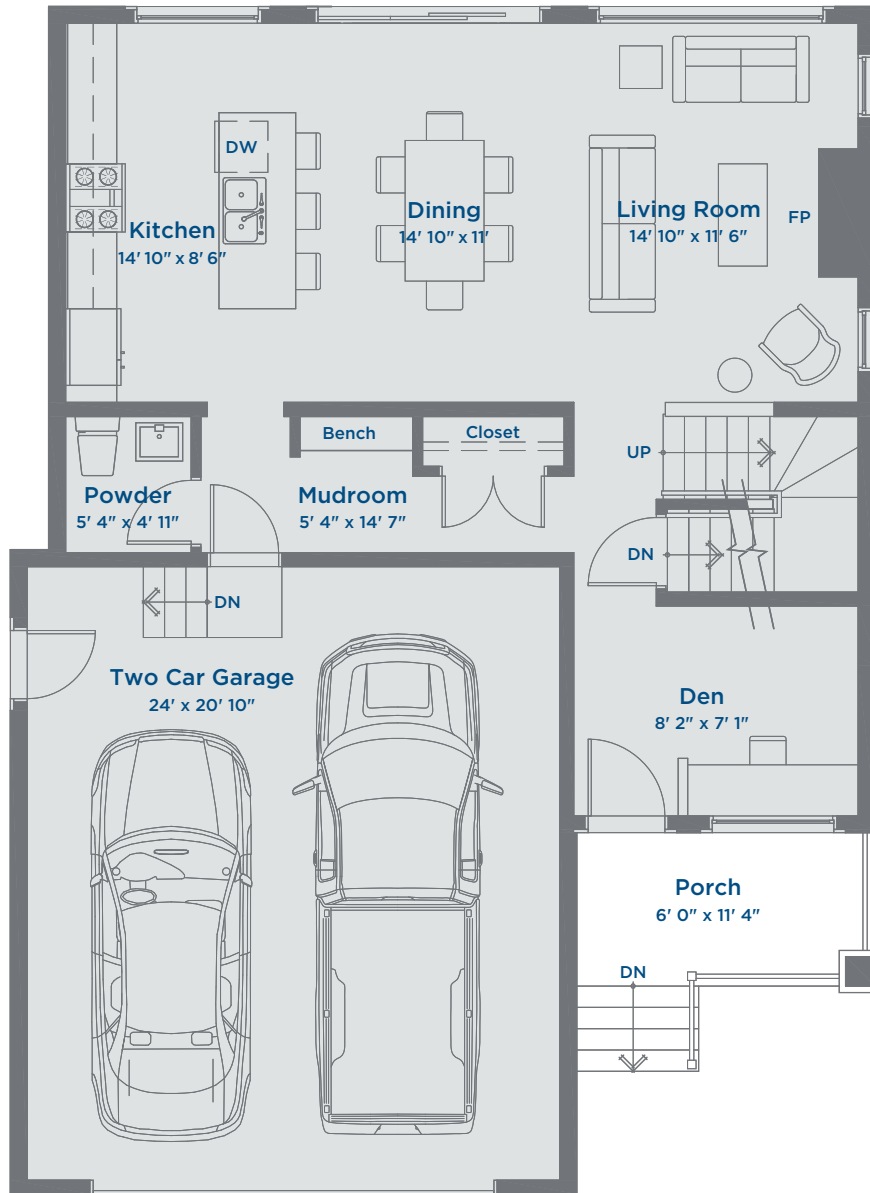

The Greene SINGLE FAMILY HOME

THE MEADOWS
AN ARBUTUS COMMUNITY

1840 SQ FT | 3 BEDROOMS | 2.5 BATHROOMS | BONUS ROOM & DEN

Upper Floor 1030 Sq Ft

The Greene

SINGLE FAMILY HOME

THE MEADOWS
AN ARBUTUS COMMUNITY

1840 SQ FT | 3 BEDROOMS | 2.5 BATHROOMS | BONUS ROOM & DEN

Main Floor 810 Sq Ft

The Greene SINGLE FAMILY HOME

THE MEADOWS
AN ARBUTUS COMMUNITY

1840 SQ FT | 3 BEDROOMS | 2.5 BATHROOMS | BONUS ROOM & DEN

Lower Floor 805 Sq Ft