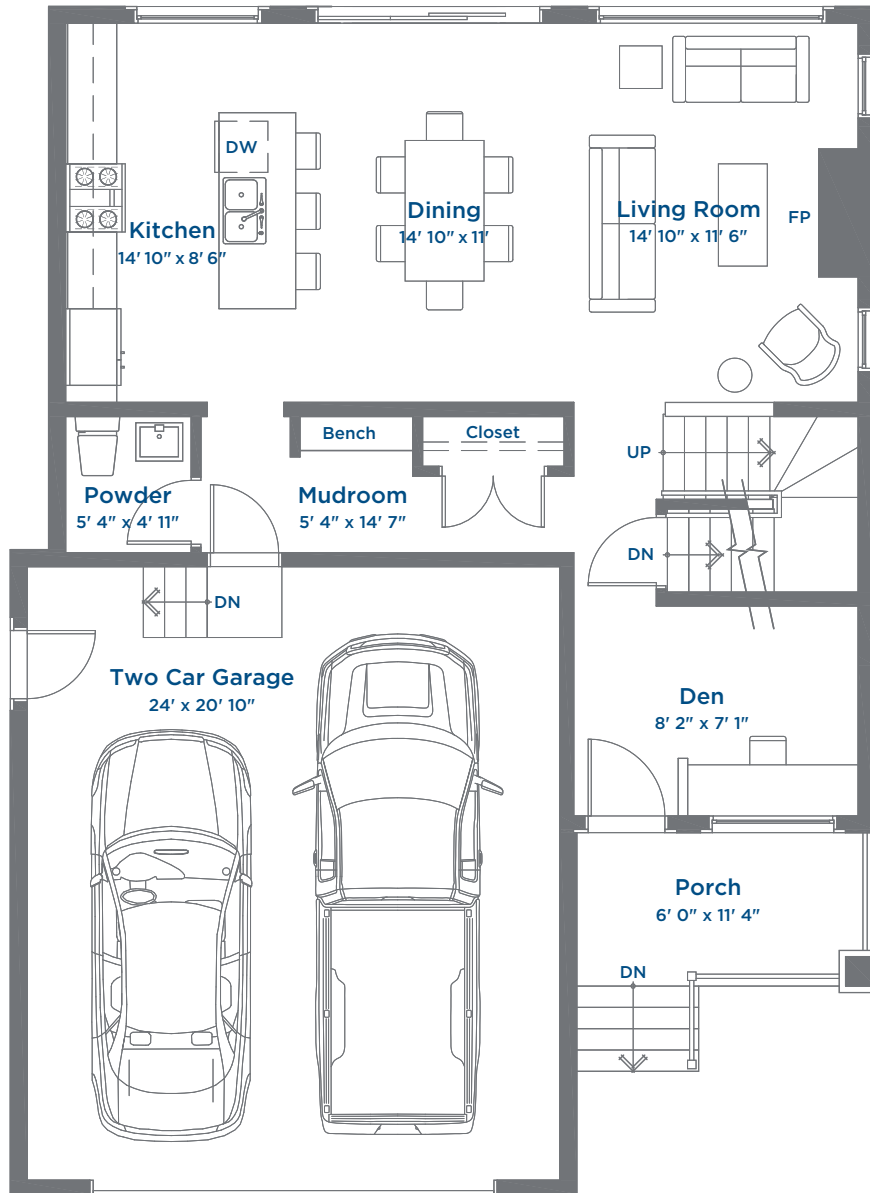

The Greene SINGLE FAMILY HOME

THE MEADOWS
AN ARBUTUS COMMUNITY

1840 SQ FT | 3 BEDROOMS | 2.5 BATHROOMS | BONUS ROOM & DEN

Upper Floor 1030 Sq Ft

The Greene

SINGLE FAMILY HOME

THE MEADOWS
AN ARBUTUS COMMUNITY

1840 SQ FT | 3 BEDROOMS | 2.5 BATHROOMS | BONUS ROOM & DEN

Main Floor 810 Sq Ft

The Greene SINGLE FAMILY HOME

THE MEADOWS
AN ARBUTUS COMMUNITY

1840 SQ FT | 3 BEDROOMS | 2.5 BATHROOMS | BONUS ROOM & DEN

Lower Floor 805 Sq Ft