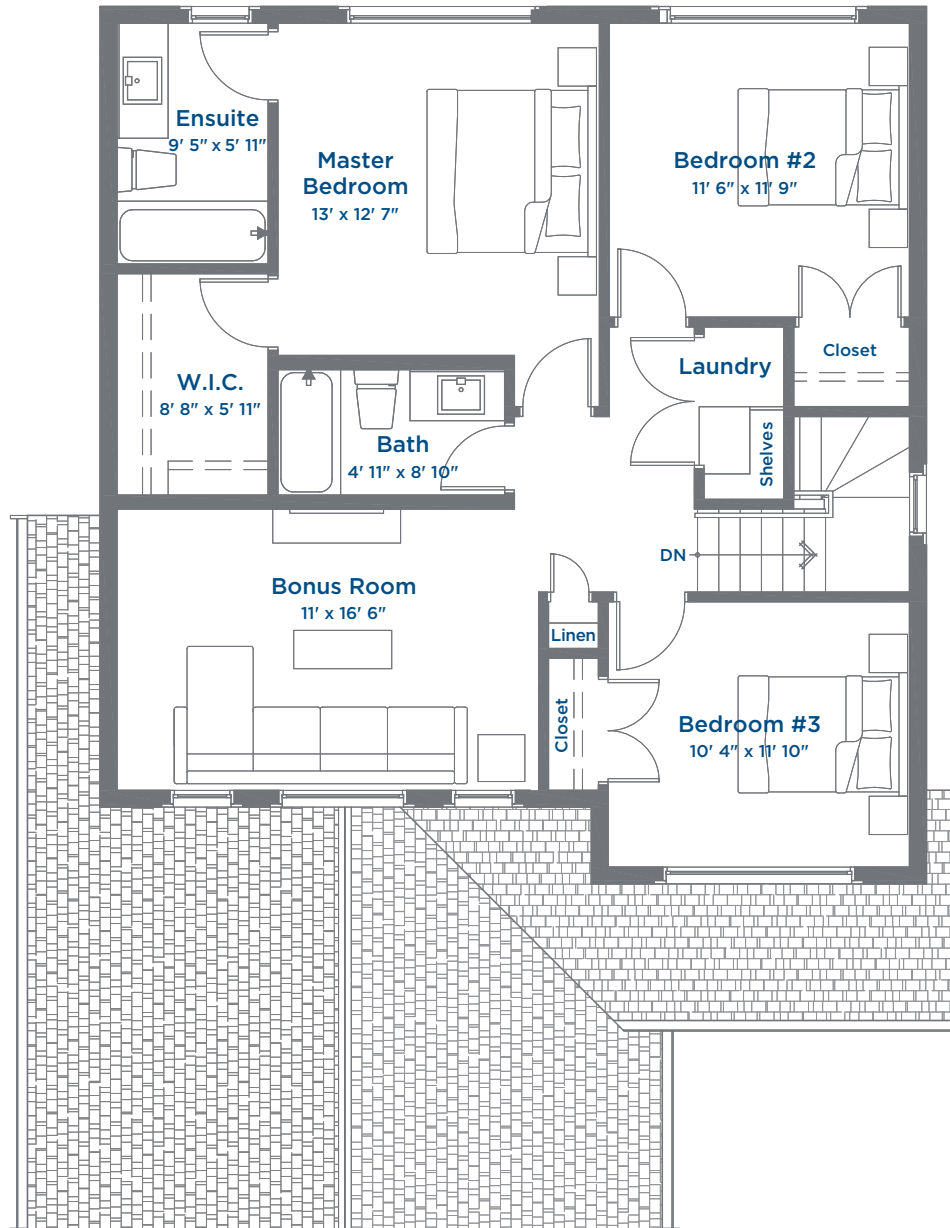

The Greene SINGLE FAMILY HOME

THE MEADOWS
AN ARBUTUS COMMUNITY

1840 SQ FT | 3 BEDROOMS | 2.5 BATHROOMS | BONUS ROOM & DEN

Upper Floor 1030 Sq Ft

The Greene

SINGLE FAMILY HOME

THE MEADOWS
AN ARBUTUS COMMUNITY

1840 SQ FT | 3 BEDROOMS | 2.5 BATHROOMS | BONUS ROOM & DEN

Main Floor 810 Sq Ft

The Greene SINGLE FAMILY HOME

THE MEADOWS
AN ARBUTUS COMMUNITY

1840 SQ FT | 3 BEDROOMS | 2.5 BATHROOMS | BONUS ROOM & DEN

Lower Floor 805 Sq Ft