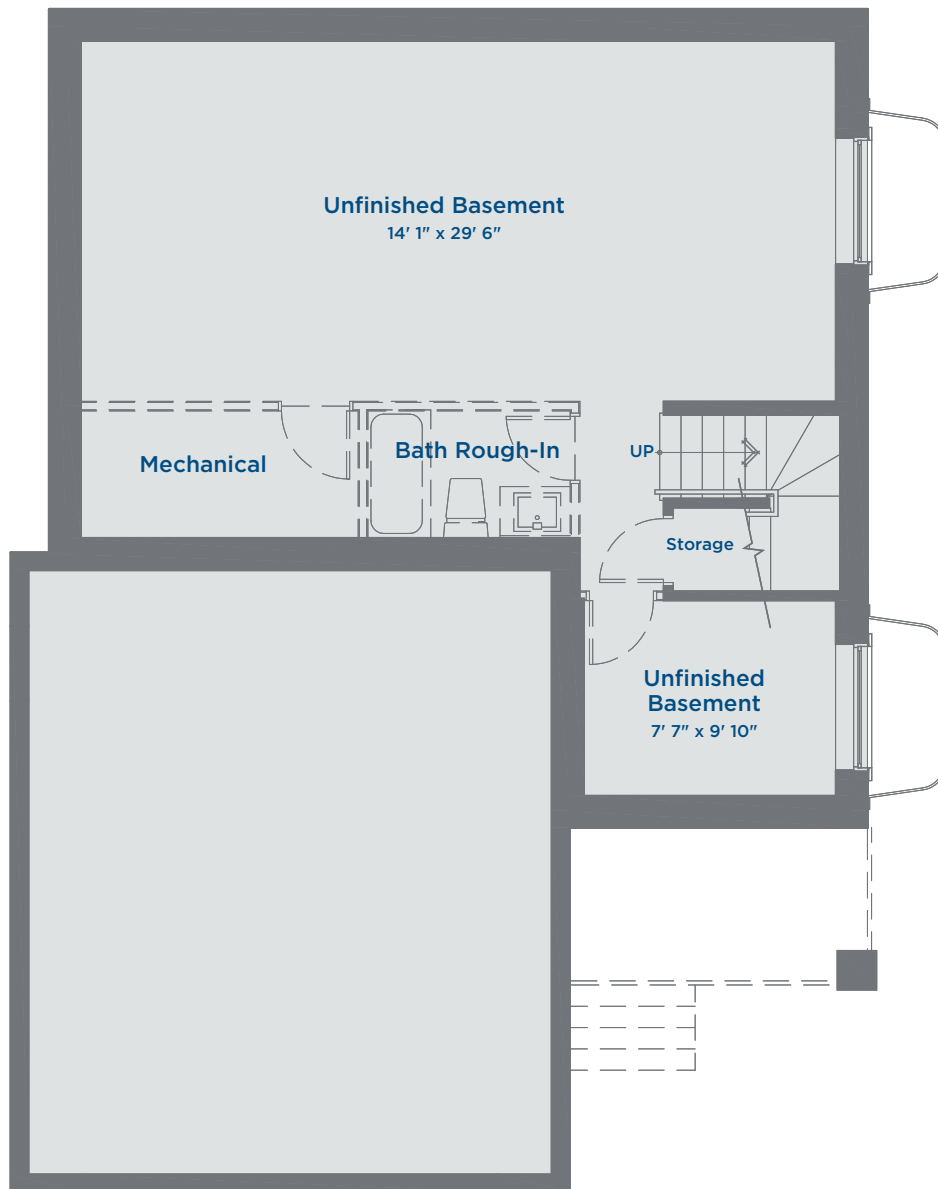

The Greene SINGLE FAMILY HOME

THE MEADOWS
AN ARBUTUS COMMUNITY

1840 SQ FT | 3 BEDROOMS | 2.5 BATHROOMS | BONUS ROOM & DEN

Upper Floor 1030 Sq Ft

The Greene

SINGLE FAMILY HOME

THE MEADOWS
AN ARBUTUS COMMUNITY

1840 SQ FT | 3 BEDROOMS | 2.5 BATHROOMS | BONUS ROOM & DEN

Main Floor 810 Sq Ft

The Greene SINGLE FAMILY HOME

THE MEADOWS
AN ARBUTUS COMMUNITY

1840 SQ FT | 3 BEDROOMS | 2.5 BATHROOMS | BONUS ROOM & DEN

Lower Floor 805 Sq Ft