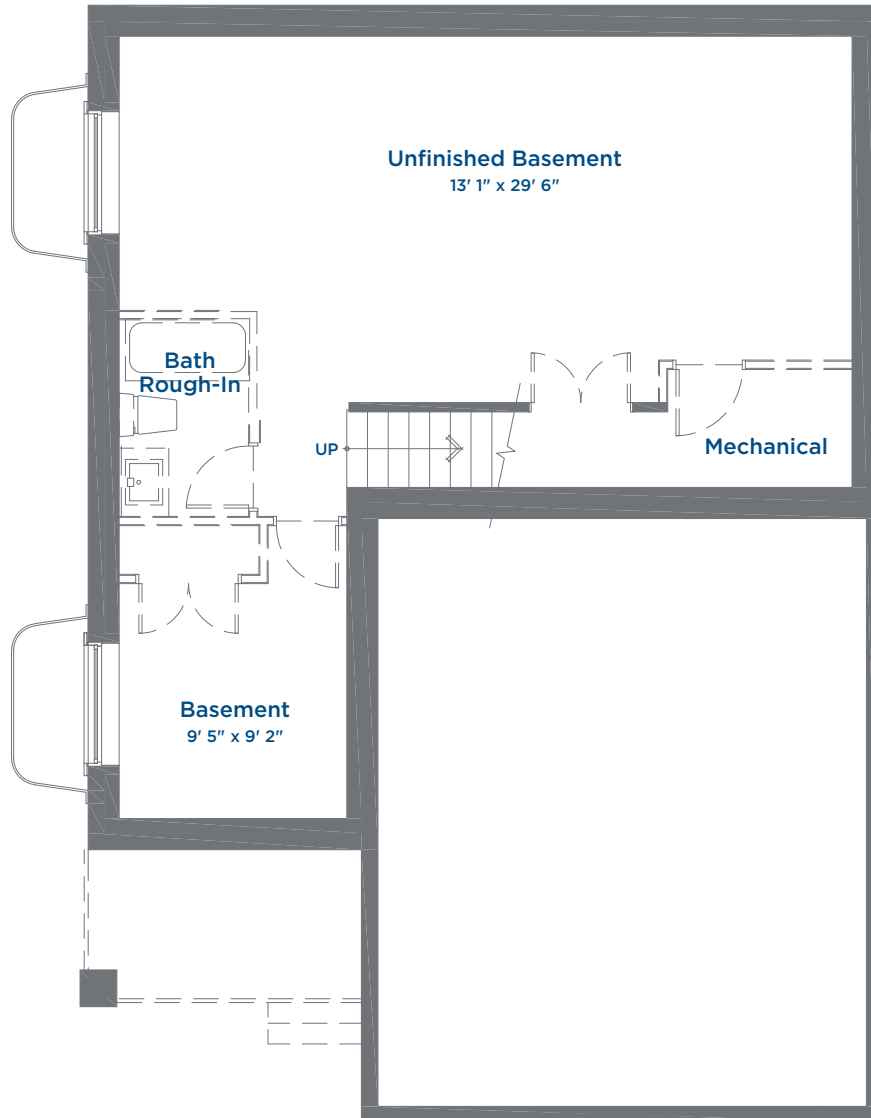

The Charles SINGLE FAMILY HOME

THE MEADOWS
AN ARBUTUS COMMUNITY

1891 SQ FT | 3 BEDROOMS | 2.5 BATHROOMS | BONUS ROOM | DEN

Upper Floor 1067 Sq Ft

The Charles SINGLE FAMILY HOME

THE MEADOWS
AN ARBUTUS COMMUNITY

1891 SQ FT | 3 BEDROOMS | 2.5 BATHROOMS | BONUS ROOM | DEN

Main Floor 823 Sq Ft

The Charles SINGLE FAMILY HOME

1891 SQ FT | 3 BEDROOMS | 2.5 BATHROOMS | BONUS ROOM | DEN

THE MEADOWS
AN ARBUTUS COMMUNITY

Lower Floor 794 Sq Ft