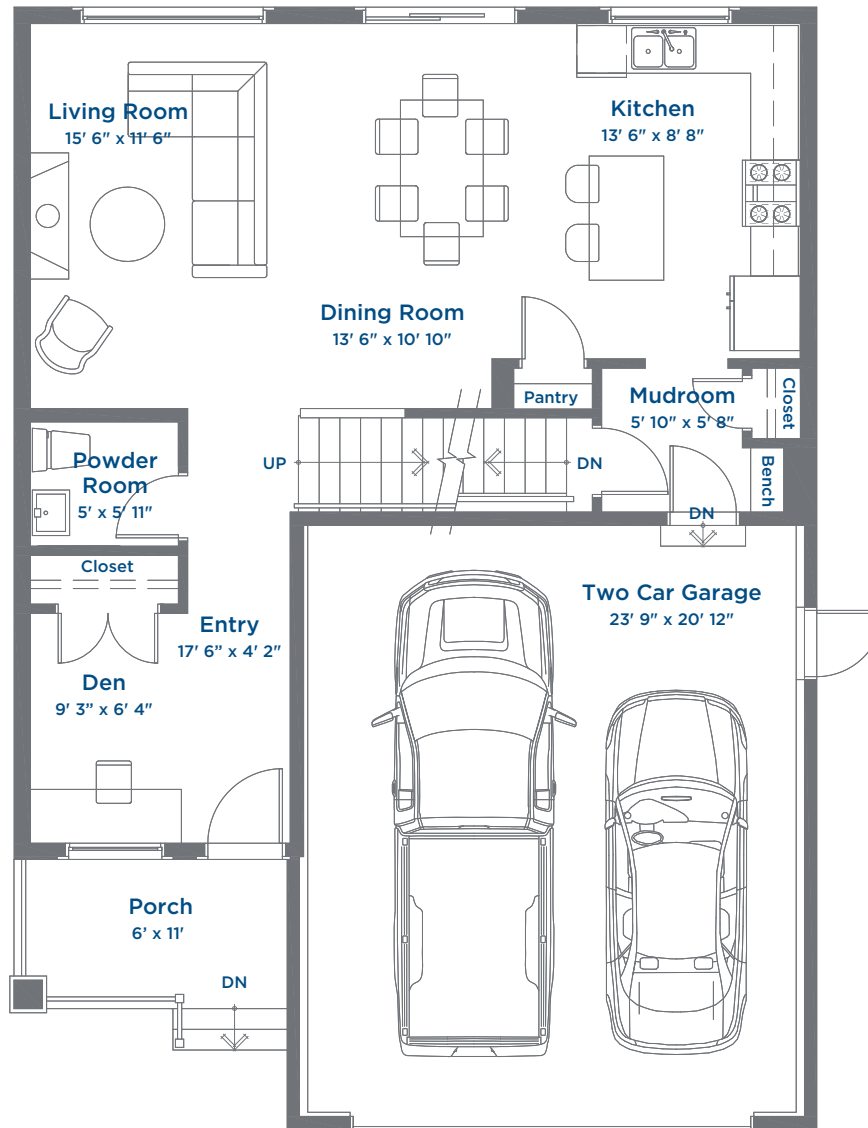

The Charles SINGLE FAMILY HOME

THE MEADOWS
AN ARBUTUS COMMUNITY

1891 SQ FT | 3 BEDROOMS | 2.5 BATHROOMS | BONUS ROOM | DEN

Upper Floor 1067 Sq Ft

The Charles SINGLE FAMILY HOME

THE MEADOWS
AN ARBUTUS COMMUNITY

1891 SQ FT | 3 BEDROOMS | 2.5 BATHROOMS | BONUS ROOM | DEN

Main Floor 823 Sq Ft

The Charles SINGLE FAMILY HOME

1891 SQ FT | 3 BEDROOMS | 2.5 BATHROOMS | BONUS ROOM | DEN

THE MEADOWS
AN ARBUTUS COMMUNITY

Lower Floor 794 Sq Ft