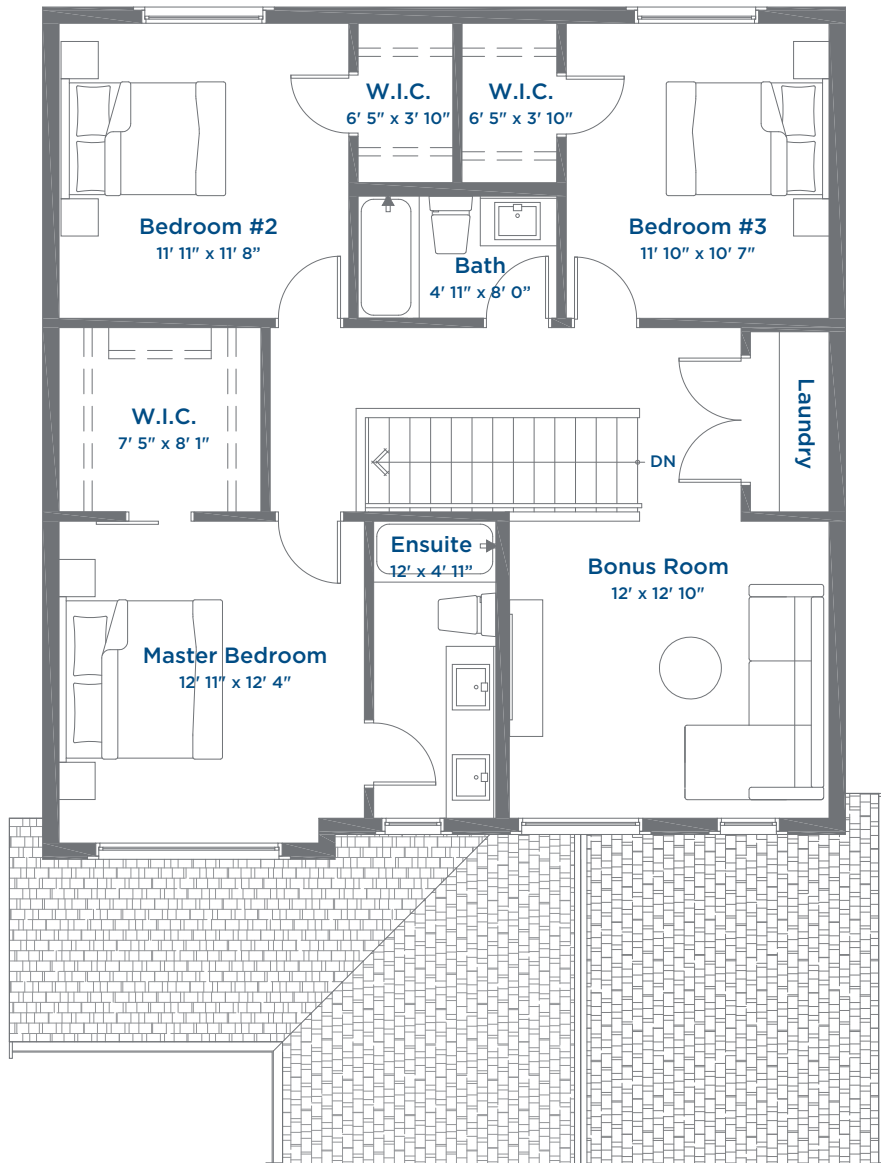

The Charles SINGLE FAMILY HOME

THE MEADOWS
AN ARBUTUS COMMUNITY

1891 SQ FT | 3 BEDROOMS | 2.5 BATHROOMS | BONUS ROOM | DEN

Upper Floor 1067 Sq Ft

The Charles SINGLE FAMILY HOME

THE MEADOWS
AN ARBUTUS COMMUNITY

1891 SQ FT | 3 BEDROOMS | 2.5 BATHROOMS | BONUS ROOM | DEN

Main Floor 823 Sq Ft

The Charles SINGLE FAMILY HOME

1891 SQ FT | 3 BEDROOMS | 2.5 BATHROOMS | BONUS ROOM | DEN

THE MEADOWS
AN ARBUTUS COMMUNITY

Lower Floor 794 Sq Ft